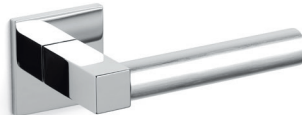

# Pitagora Q

Giorgetto Giugiaro 2014

M240B

rosetta bassa/low rosette

C240

K240B

ottone/brass

CR cromo lucido/bright chrome

IS superinox sat./superstainlesssteel satin

CA cromo lucido-satinato/  
chrome bright-satin

CO cromo satinato/satin chrome

M240RB8B  
M240RY8B

M240RSB8B

M240VB8B  
M240VY8B

M240VSB8B

C240