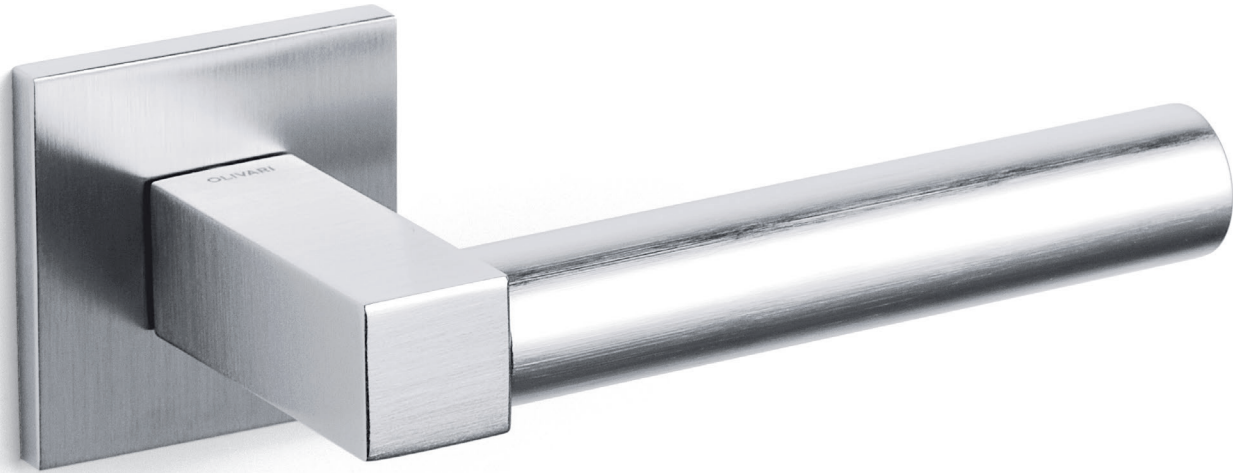

# Pitagora Q

Giorgetto Giugiaro 2014

M240B

rosetta bassa/low rosette

C240

K240B

ottone/brass

CR cromo lucido/bright chrome

IS superinox sat./superstainlesssteel satin

CA cromo lucido-satinato/  
chrome bright-satin

CO cromo satinato/satin chrome

M240RB8B  
M240RY8B

M240RSB8B

M240VB8B  
M240VY8B

M240VSB8B

C240

K240B

K240P