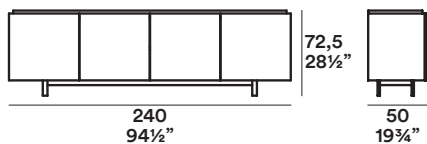

Wooden sideboard with hanging doors and inside drawer.
Finishes: mat lacquer or Therm oak; inside matt lacquer.
Top: mat lacquer, Therm oak or Clay

Dimensioni / Dimensions

Plateau / Lucidi e Pevere

Finiture / Finishings