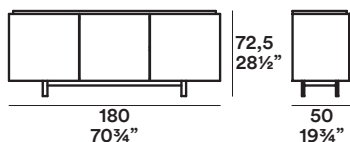

Wooden sideboard with hanging doors and inside drawer.
Finishes: mat lacquer or Therm oak; inside matt lacquer.
Top: mat lacquer, Therm oak or Clay

Dimensioni / Dimensions

Plateau / Lucidi e Pevere

Finiture / Finishings