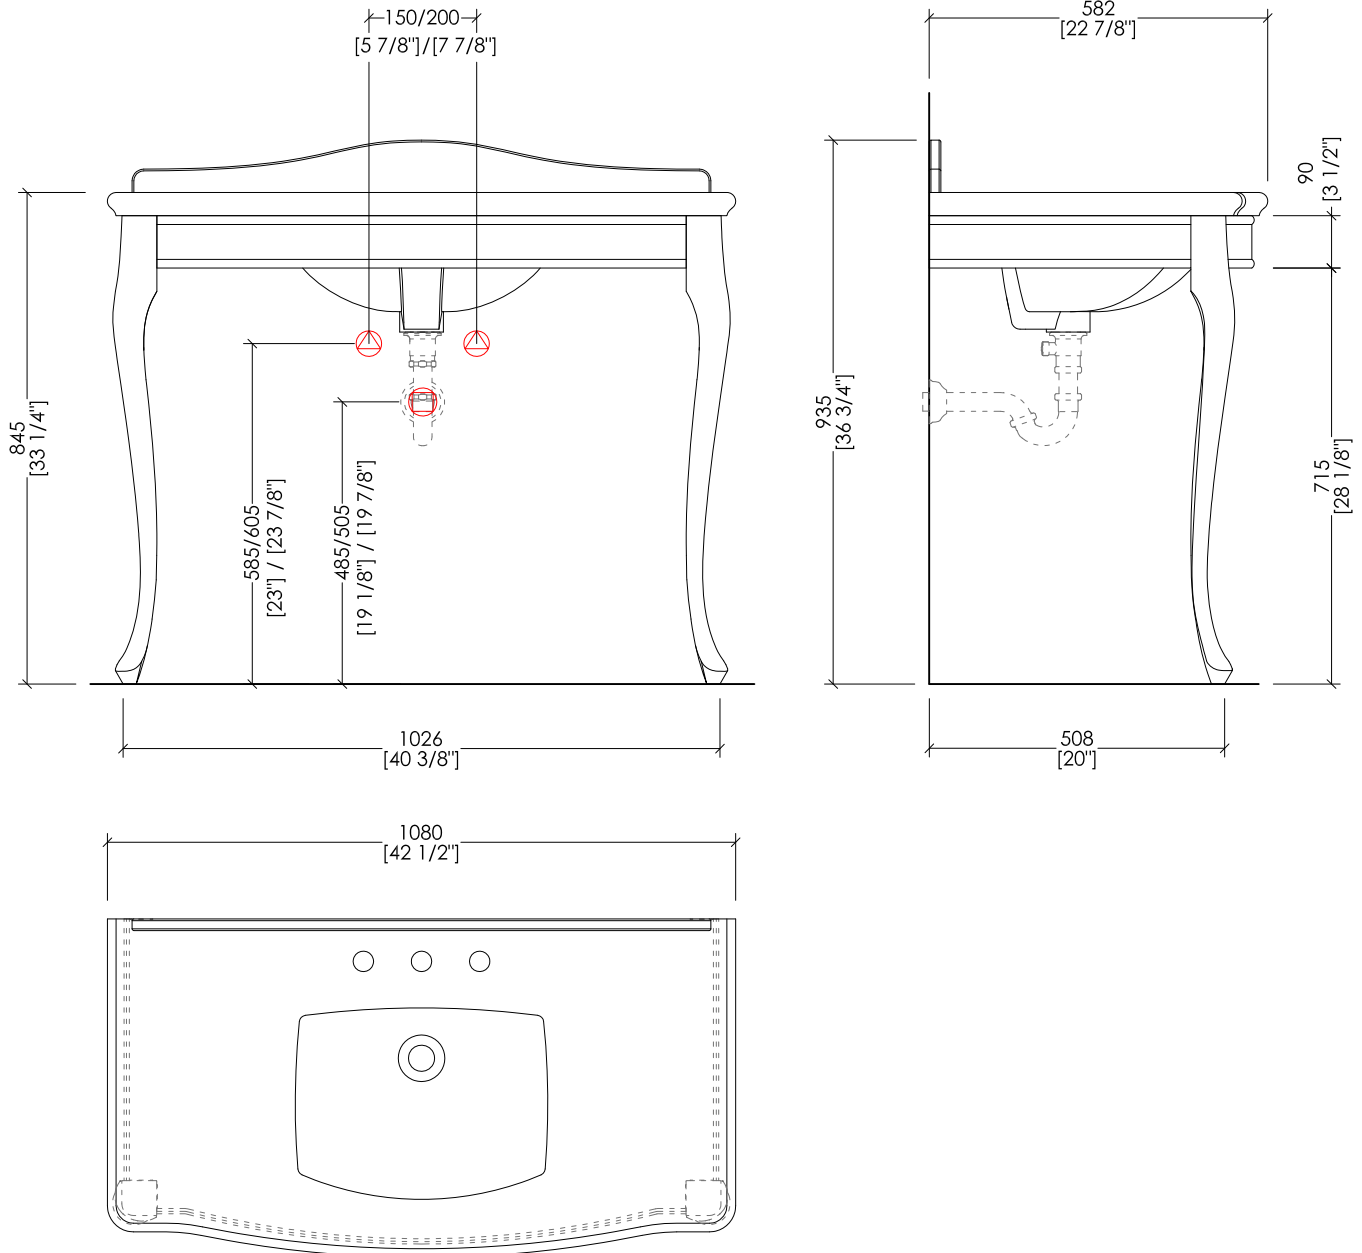

Devon&Devon

JACQUELINE CONSOLE

design Paola Ciarmatori

► VERSIONE: **PIANO IN MARMO E LAVABO SOTTOPIANO IN MARMO**

△ PREDISPOSIZIONE PER ADDUZIONE ACQUA

□ PREDISPOSIZIONE PER SIFONE

► VERSION: **MARBLE TOP AND MARBLE UNDER COUNTERTOP BASIN**

△ POSITION FOR WATER INLET

□ POSITION FOR SIPHON

DEJACQCARCR; DEJACQCAROT; DEJACQCARNK; DEJACQNMAGR; DEJACQNMAOT; DEJACQNMANK; DEJACQAFYCR; DEJACQAFYOT; DEJACQAFYNK; DEJACQGRNCR; DEJACQGRNOT; DEJACQGRNNK

► STRUTTURA:

MATERIALE: ottone e fusione di alluminio
FINITURA: cromo, oro chiaro, oro rosa, antico rame, bronzo, nickel satinato, nickel lucido e nickel nero

► PIANO e LAVABO:

MATERIALE: marmo
FINITURA: Bianco Carrara, Nero Marquina, Afyon Bianco o Granito Nero Assoluto

► STRUCTURE:

MATERIAL: brass and fused aluminium
FINISH: chrome, light gold, rose gold, antique copper, bronze, satin nickel, polished nickel and black nickel

► TOP and BASIN:

MATERIAL: marble
FINISH: White Carrara, Black Marquina, White Afyon or Deep Black granite

N.B. Tutte le misure sono in millimetri/pollici. Questo disegno è di proprietà Devon&Devon. Non può essere riprodotto o trasmesso a terzi senza autorizzazione.

N.B. All measurements are in millimetres/inch. This drawing is property of Devon&Devon. It may not be reproduced or transmitted to third parties without authorization.