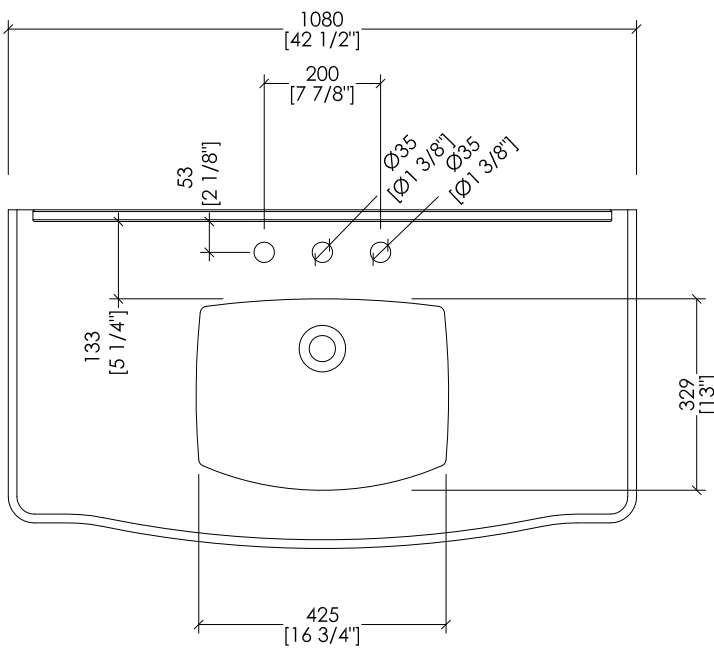

Devon&Devon

JACQUELINE CONSOLE

design **Paola Ciarmatori**

► TOP IN MARMO

- IL MARMO NON È PROTETTO CON IMPREGNANTI.
- LE QUOTE RELATIVE AI FORI E DISTANZE DEI FORI SONO VALIDE SOLO PER RUBINETTERIE DEVON&DEVON.

N.B. Tutte le misure sono in millimetri/pollici. Questo disegno è di proprietà Devon&Devon. Non può essere riprodotto o trasmesso a terzi senza autorizzazione.

► MARBLE TOP

- MARBLE DOES NOT HAVE A PROTECTED FINISH.
- THE RELATIVE DIMENSIONS AND DISTANCES BETWEEN TAP HOLES ARE VALID ONLY FOR DEVON&DEVON TAPS.

N.B. All measurements are in millimetres/finch. This drawing is property of Devon&Devon. It may not be reproduced or transmitted to third parties without authorization.