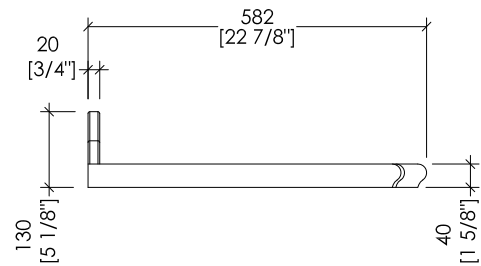

Devon&Devon

JACQUELINE CONSOLE

design **Paola Ciarmatori**

► TOP IN MARMO

- IL MARMO NON È PROTETTO CON IMPREGNANTI.
- LE QUOTE RELATIVE AI FORI E DISTANZE DEI FORI SONO VALIDE SOLO PER RUBINETTERIE DEVON&DEVON.

N.B. Tutte le misure sono in millimetri/pollici. Questo disegno è di proprietà Devon&Devon. Non può essere riprodotto o trasmesso a terzi senza autorizzazione.

► MARBLE TOP

- MARBLE DOES NOT HAVE A PROTECTED FINISH.
- THE RELATIVE DIMENSIONS AND DISTANCES BETWEEN TAP HOLES ARE VALID ONLY FOR DEVON&DEVON TAPS.

N.B. All measurements are in millimetres/finch. This drawing is property of Devon&Devon. It may not be reproduced or transmitted to third parties without authorization.