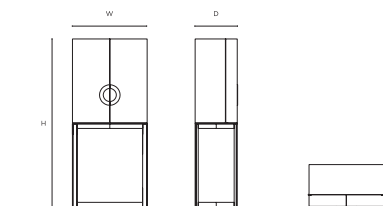

D-01-A	SPECIFICATIONS			PACKAGING		
	W	D	H	WEIGHT		
	cm	80	45	180	kg	-
	inch	31,5	17,7	70,9	mc	-