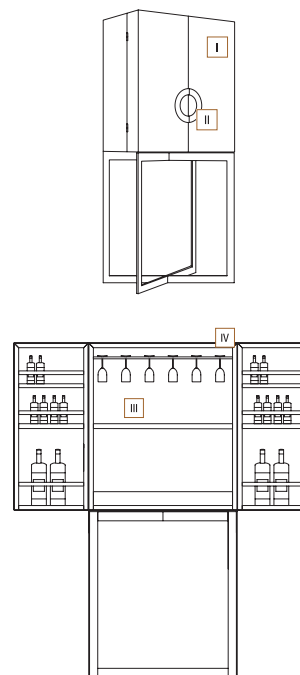

BELLAVISTA

ELEMENTS

- **I** STRUCTURE
  - E / EBONY
  - EL / EBONY - GLOSSY
  - NC / AMERICAN WALNUT
  - NCM / MOKA STAINED WALNUT
  - NCS / DARK STAINED WALNUT
  - RC / CHAMPAGNE STAINED OAK
  - RG / GREY STAINED OAK
  - RM / MOKA STAINED OAK
  - RN / NATURAL OAK
  - RS / SMOKE STAINED OAK
  - SG / GREY SUKUPIRA
  - SGL / GREY SUKUPIRA - GLOSSY
- **II** BASE, HANDLES AND DETAILS
  - BA / ANTIQUE BRONZE
- **III** INNER BACK
  - BEVELLED MIRROR (MOZAIC)
- **IV** GLASSES RACK HOLDER
  - LEATHER CAT. P0

OPTIONAL

Rev. 2016 / 09 Catalog 2011

		D-01-A
I STRUCTURE	E	D-01-A-E
	EL	D-01-A-EL
	NC / NCM / NCS	D-01-A-N...
	RC / RG / RM / RN / RS	D-01-A-R...
	SG	D-01-A-SG
	SGL	D-01-A-SGL
OPTIONAL		D-01-A-LED