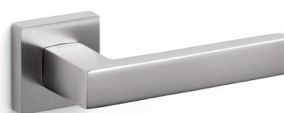

# Planet Q

Luca Casini 2006

M203

C203

K203

## ottone/brass

CR cromo lucido/bright chrome

IS superinox sat./superstainlesssteel satin

CO cromo satinato/satin chrome

RS superrame satinato/supercopper satin

ZL superoro lucido/supergold bright

DS superbronzo satinato/superbronze satin

NL supernichel lucido/supernickel bright

US superantracite sat./superanthracite satin

NS supernichel satinato/supernickel satin

M203RB8  
M203RY8

M203RSB8

M203VB8  
M203VY8

M203VSB8

C203