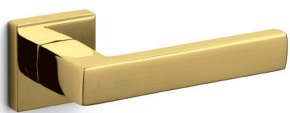

## ottone/brass

CR cromo lucido/bright chrome

IS superinox sat./superstainlesssteel satin

CO cromo satinato/satin chrome

RS superrame satinato/supercopper satin

ZL superoro lucido/supergold bright

DS superbronzo satinato/superbronze satin

NL supernichel lucido/supernickel bright

US superantracite sat./superanthracite satin

NS supernichel satinato/supernickel satin

M203RB8  
M203RY8

M203RSB8

M203VB8  
M203VY8

M203VSB8

C203