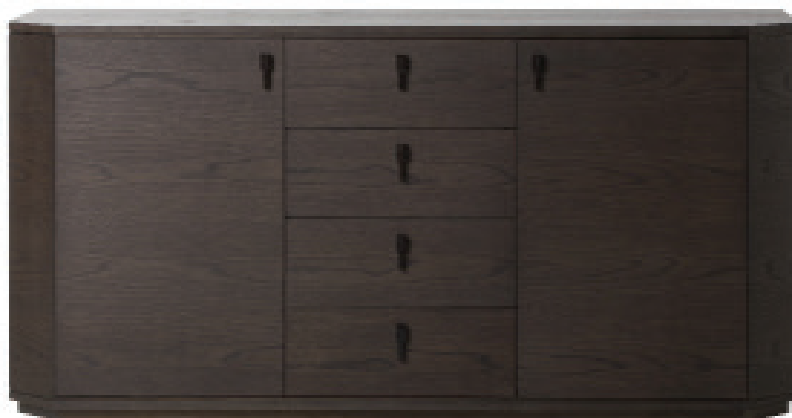

# GRAN CENTRAL HERITAGE COLLECTION

design  
**CRS Medea**

## DESCRIPTION

Credenza struttura in legno con 2 ante e 4 cassetti. Basamento e dettagli laccati color metallo bronzato.  
Sideboard structure in wood with 2 doors and 4 drawers. Basement and details lacquered bronze color.

## DIMENSIONS

cod. **HE602**  
L 180 P 58,5 H 90 cm  
W 70" 55/64 D 23" 1/32 H 35" 7/16