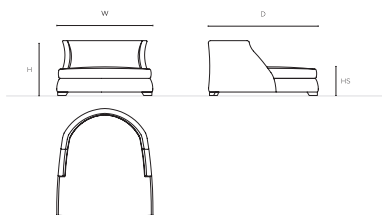

ELEMENTS

I UPHOLSTERY
FABRIC OR LEATHER (NOT REMOVABLE COVERS)

II FEET
FM / MOKA STAINED BEECHWOOD

NOTES

2 PILLOWS IN THE SAME FABRIC INCLUDED (60X60CM)
1 ROLL CUSHION IN THE SAME FABRIC INCLUDED

S-03-A	SPECIFICATIONS								PACKAGING		
	W	D	H	HS	FABRIC	LEATHER	WEIGHT				
cm	140	160	80	42	m.l.	11	mq	19	kg	-	
inch	55,1	63	31,5	16,5	yd	12,03	sqf	204,5	mc	-	

		S-03-A	
UPHOLSTERY	COM/COL	S-03-A-COM/COL	
	FABRIC	A	S-03-A-A
		B	S-03-A-B
		C	S-03-A-C
	LUSSO	S-03-A-LUSSO	
	EXTRA LUSSO	S-03-A-EXLUSSO	
	LEATHER	P0	S-03-A-P0
P1		S-03-A-P1	
P2		S-03-A-P2	
P3		S-03-A-P3	