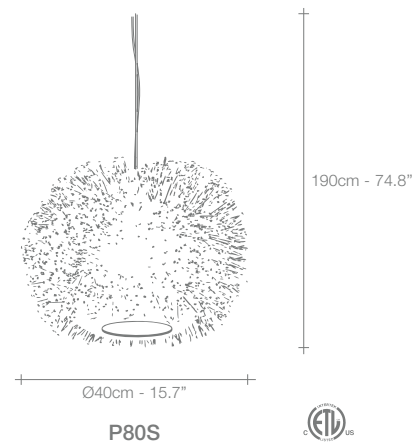

Sea Urchin, Dress your *Light.*

Pushing the boundaries of design and artistry; drawing from the haute couture designer's unique universe, sea urchin features over 1500, translucent crystal "pins" seemingly suspended around the bulb, casting a dynamic shadow around the room. The perfect accessory for your well-curated home, sea urchin is available in different finishes in both round and oblong versions. Design Maurizio Galante.

NICKEL
SILVER
WHITE

NICKEL
SILVER
SILVER

NICKEL
SILVER
SWAROVSKI

	P80S	P81S	P85S
230V	 HALOGEN ES E27	70W (=100W)	70W (=100W)
120V	 HALOGEN ECO A19 E26	72W (=100W)	 HALOGEN ES E14  KX-2000 T3 E12