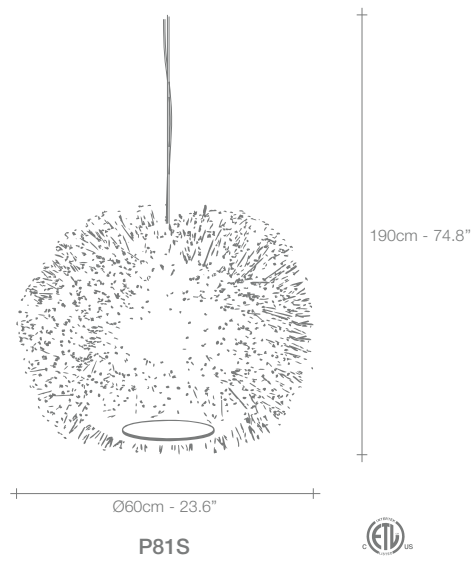

Sea Urchin, Dress your *Light.*

Pushing the boundaries of design and artistry; drawing from the haute couture designer's unique universe, sea urchin features over 1500, translucent crystal "pins" seemingly suspended around the bulb, casting a dynamic shadow around the room. The perfect accessory for your well-curated home, sea urchin is available in different finishes in both round and oblong versions. Design Maurizio Galante.

NICKEL
SILVER
WHITE

NICKEL
SILVER
SILVER

NICKEL
SILVER
SWAROVSKI

	P80S	P81S	P85S
230V	 HALOGEN ES E27	70W (=100W)	70W (=100W)
120V	 HALOGEN ECO A19 E26	72W (=100W)	 HALOGEN ES E14  KX-2000 T3 E12