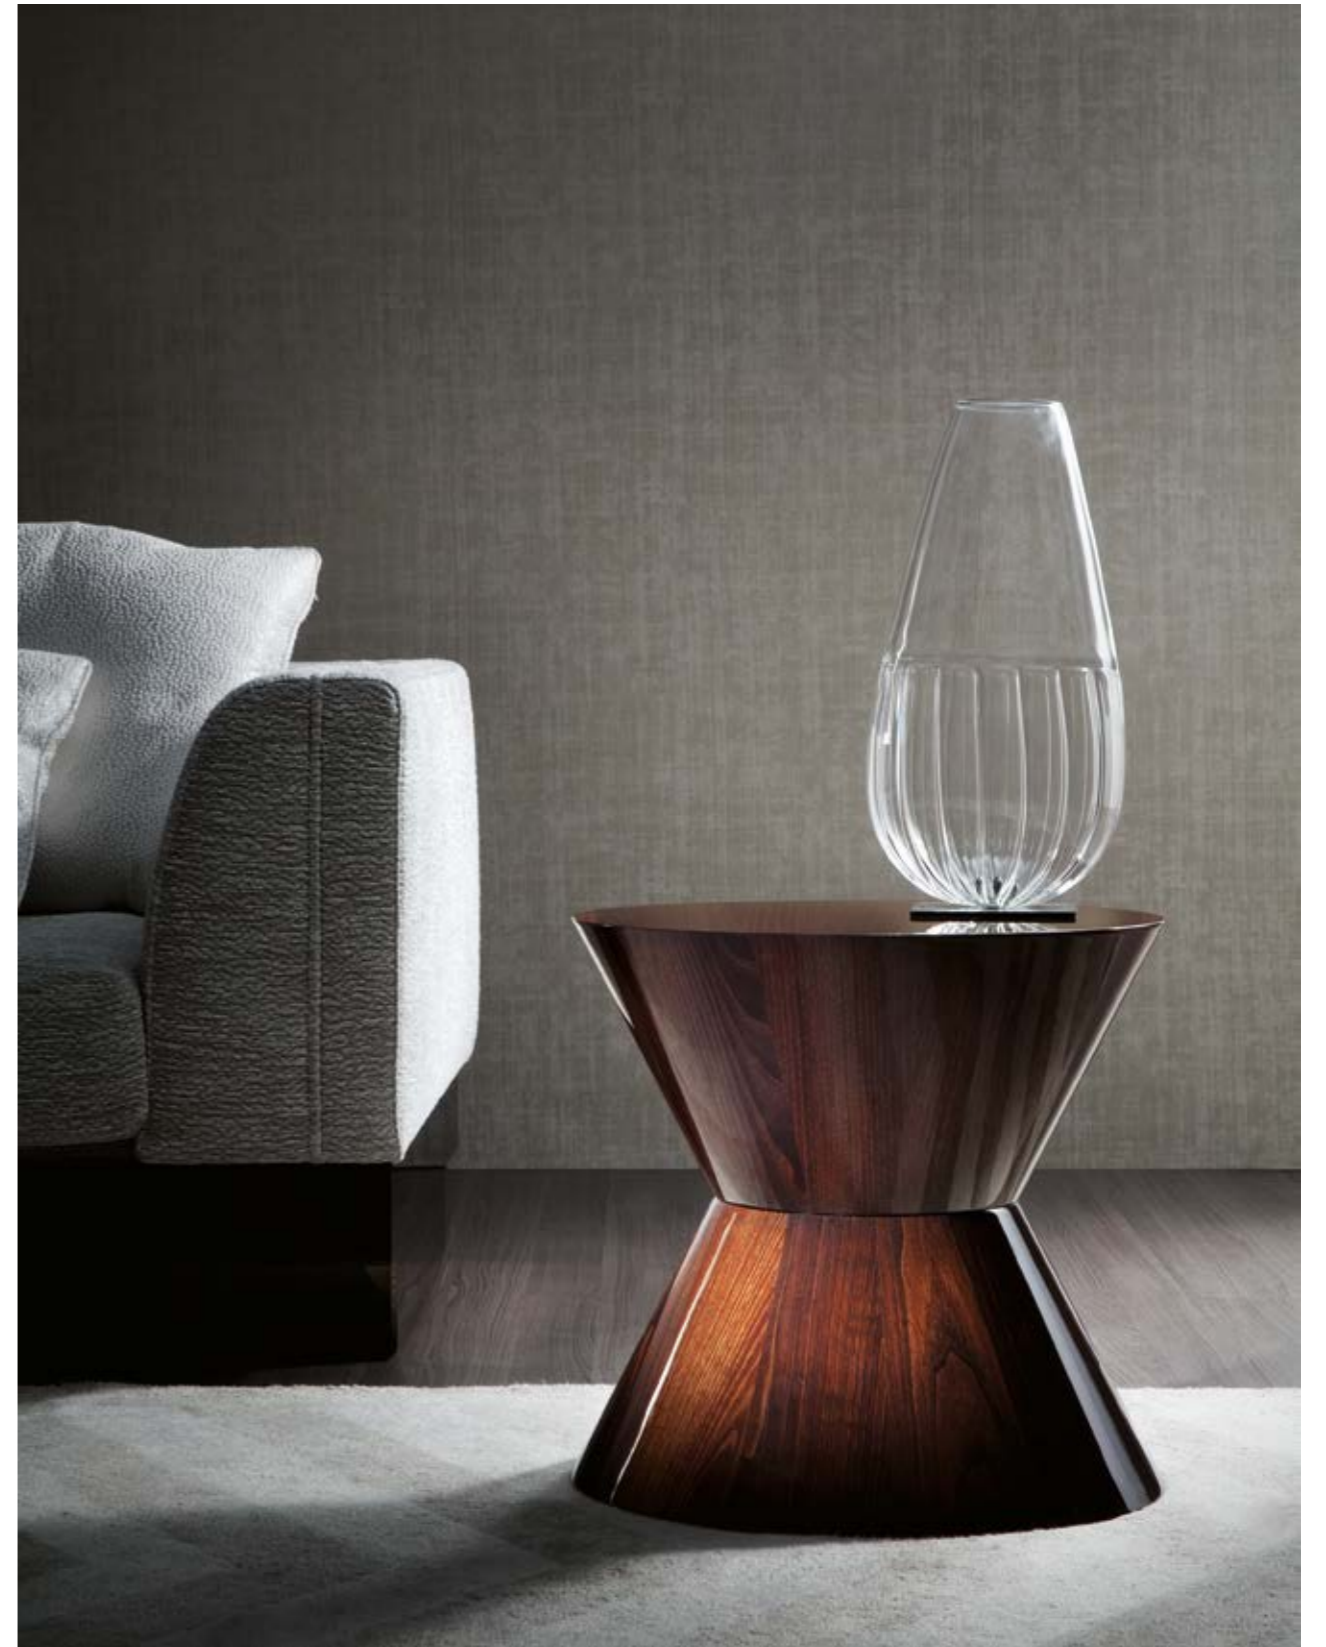

CAPITAL

design Giorgio Soressi