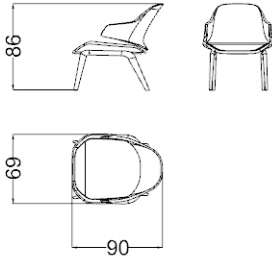

MISURE STANDARD/STANDARD SIZE/STANDARDGRÖSSEN/MESURES STANDARDS

90 x 69 x 86 h

Rivestimento / Upholstery / Bezug / Revêtement

Esterno pelle, CAT. C - interno tessuto SUPER, EXTRA, LUXURY / Exterior leather CAT. C - interior in fabric SUPER, EXTRA, LUXURY / Aussen Leder CAT. C - innen Stoff SUPER, EXTRA, LUXURY / Extérieur cuir CAT. C - intérieur en tissu SUPER, EXTRA, LUXURY

Pelle / Leather / Leder / Cuir

CAT. C - NABUK

COLORATA

(minimo 2 sedie per tutti rivestimenti / minimum 2 chairs for all kinds of upholstery / mindestens 2 Stühle für alle Bezüge / 2 chaises minimum pour tous les revêtements)

FINITURE OPZIONALI/OPTIONAL FINISH/SONDER-AUSFÜHRUNGEN/FINITIONS OPTIONNELLES

• Base in finitura satinata: ottone (104M), ottone dark (105M), titanium (101M), titanium dark (102M) oppure laccato lucido altri colori di serie

Base in satin finish: brass (104M), dark brass (105M), titanium (101M), dark titanium (102M) or in shiny lacquered finish in other standard colours / Gestell Ausführung satiniert: Messing (104M), dark Messing (105M), Titanium (101M), dark Titanium (102M) oder glänzend lackiert andere Standardfarben / Base en finition satiné: laiton (104M), laiton dark (105M), titanium (101M), titanium dark (102M) ou laqué brillant autres couleurs standard

0,70