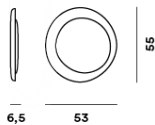

Bahia mini, parete

technical details

FOSCARINI

Bahia, a name that recalls white beaches, sunny skies and the elegance of Bossa Nova, is a captivating wall and ceiling light with an extraordinary design that showcases innovative interplay of light and shade. The light has a seductive form that recalls the aerial vision of an archipelago, with radiating light that subtly emphasizes its topographic nature. In the mini version the largest disc has been removed. The LED version is the natural development of Bahia. Foscarini has developed and engineered the LEDs in this model and managed to improve the magic of the light. In the mini version the largest disc has been removed. Bahia mini has many possibilities for use in both the domestic and contract sectors, especially in the low energy consumption and minimal maintenance LED version.

Bahia mini LED

SCHEMATIC & LIGHT EMISSION

MATERIAL

injection moulded polycarbonate

COLORS

LIGHT SOURCE

LED 1x 21W