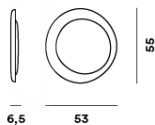

Bahia mini

SCHEMATIC & LIGHT EMISSION

MATERIAL

injection moulded polycarbonate

COLORS

LIGHT SOURCE

LED Fluo 1x 22W 2Gx13