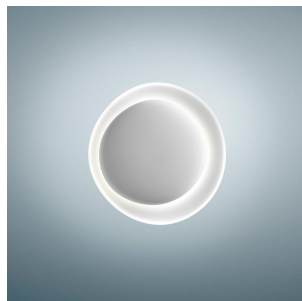

Bahia mini, parete

family

FOSCARINI

Bahia mini