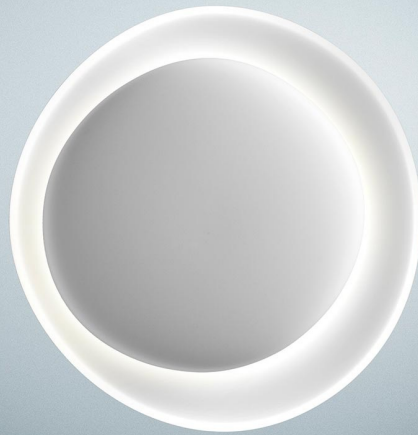

Bahia mini, parete

by Lucidi, Pevere

FOSCARINI

DESCRIPTION

Wall and ceiling lamp with reflected and diffused light. Consisting of two matt white injection moulded polycarbonate egg-shaped plates fitted together asymmetrically. The largest plate works as the wall mounting plate, and the central one conceals the lighting technology part.

MATERIALS

injection moulded polycarbonate

COLORS

White

Bahia mini, parete

technical details

FOSCARINI

Bahia, a name that recalls white beaches, sunny skies and the elegance of Bossa Nova, is a captivating wall and ceiling light with an extraordinary design that showcases innovative interplay of light and shade. The light has a seductive form that recalls the aerial vision of an archipelago, with radiating light that subtly emphasizes its topographic nature. In the mini version the largest disc has been removed. The LED version is the natural development of Bahia. Foscarini has developed and engineered the LEDs in this model and managed to improve the magic of the light. In the mini version the largest disc has been removed. Bahia mini has many possibilities for use in both the domestic and contract sectors, especially in the low energy consumption and minimal maintenance LED version.