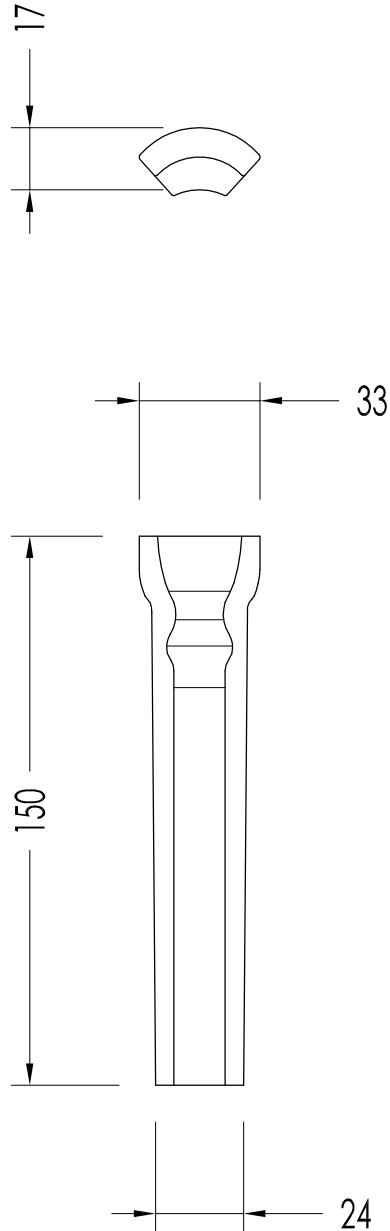

Devon&Devon

SIMPLY

DCAIPLBI; DCAIPLNE; DCAIPLAV; DCAIPLGR

- MODELLO: ANGOLO INTERNO PLINTO
- MATERIALE: pasta bianca
- COLORI DISPONIBILI: white, black, cream o grey
- TOLLERANZA: 0.13%
- CONFEZIONE: pezzi singoli
- PESO TOTALE: 0.042 Kg/pz.

N.B. Tutte le misure sono in millimetri. Questo disegno è di proprietà Devon&Devon. Non può essere riprodotto o trasmesso a terzi senza autorizzazione.

- MODEL: PLINTH INSIDE CORNER
- MATERIAL: white clay
- AVAILABLE COLOURS: white, black, cream or grey
- TOLERANCE: 0.13%
- PACKAGING: loose pieces
- TOTAL WEIGHT: 0.042 Kg/pcs.

N.B. All measurements are in millimetres. This drawing is property of Devon&Devon. It may not be reproduced or transmitted to third parties without authorization.