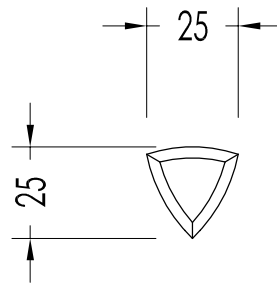

Devon&Devon

SIMPLY

DCTEANBI; DCTEANNE; DCTEANAV; DCTEANGR

- MODELLO: TERMINALE PER RACCORDO ANGOLO
- MATERIALE: pasta bianca
- COLORI DISPONIBILI: white, black, cream o grey
- TOLLERANZA: 0.13%
- CONFEZIONE: pezzi singoli
- PESO TOTALE: 0.003 Kg/pz.

N.B. Tutte le misure sono in millimetri. Questo disegno è di proprietà Devon&Devon. Non può essere riprodotto o trasmesso a terzi senza autorizzazione.

- MODEL: END PIECE FOR CORNER FITTING
- MATERIAL: white clay
- AVAILABLE COLOURS: white, black, cream or grey
- TOLERANCE: 0.13%
- PACKAGING: loose pieces
- TOTAL WEIGHT: 0.003 Kg/pcs.

N.B. All measurements are in millimetres. This drawing is property of Devon&Devon. It may not be reproduced or transmitted to third parties without authorization.