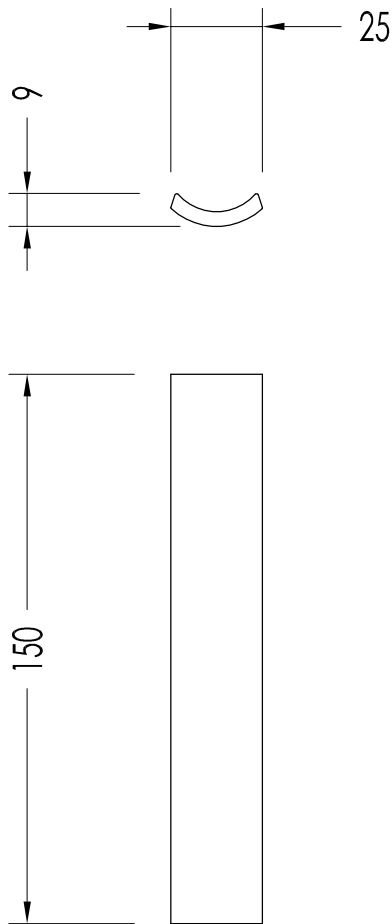

Devon&Devon

SIMPLY

DC2515SBI; DC2515SNE; DC2515SAV; DC2515SGR

- MODELLO: RACCORDO PER SPIGOLO
- MATERIALE: pasta bianca
- COLORI DISPONIBILI: white, black, cream o grey
- TOLLERANZA: 0.13%
- CONFEZIONE: pezzi singoli
- PESO TOTALE: 0.06 Kg/pz.

N.B. Tutte le misure sono in millimetri. Questo disegno è di proprietà Devon&Devon. Non può essere riprodotto o trasmesso a terzi senza autorizzazione.

- MODEL: FITTING FOR EDGE
- MATERIAL: white clay
- AVAILABLE COLOURS: white, black, cream or grey
- TOLERANCE: 0.13%
- PACKAGING: loose pieces
- TOTAL WEIGHT: 0.06 Kg/pcs.

N.B. All measurements are in millimetres. This drawing is property of Devon&Devon. It may not be reproduced or transmitted to third parties without authorization.