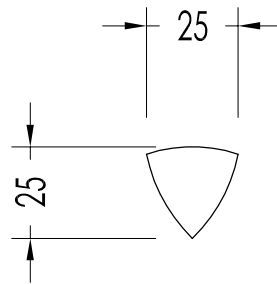

Devon&Devon

SIMPLY

DCTESPBI; DCTESPNE; DCTESPAV; DCTESPGR

- MODELLO: TERMINALE PER RACCORDO SPIGOLO
- MATERIALE: pasta bianca
- COLORI DISPONIBILI: white, black, cream o grey
- TOLLERANZA: 0.13%
- CONFEZIONE: pezzi singoli
- PESO TOTALE: 0.003 Kg/pz.

N.B. Tutte le misure sono in millimetri. Questo disegno è di proprietà Devon&Devon.
Non può essere riprodotto o trasmesso a terzi senza autorizzazione.

- MODEL: END PIECE FOR EDGE FITTING
- MATERIAL: white clay
- AVAILABLE COLOURS: white, black, cream or grey
- TOLERANCE: 0.13%
- PACKAGING: loose pieces
- TOTAL WEIGHT: 0.003 Kg/pcs.

N.B. All measurements are in millimetres. This drawing is property of Devon&Devon.
It may not be reproduced or transmitted to third parties without authorization.