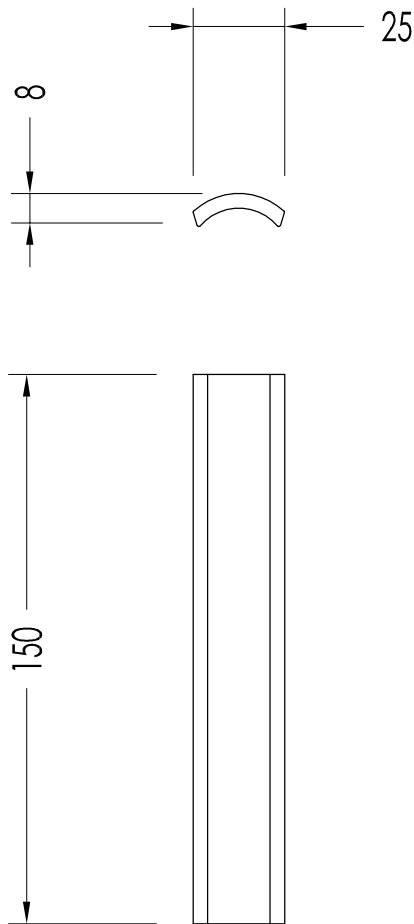

Devon&Devon

SIMPLY

DC2515ABI; DC2515ANE; DC2515AAV; DC2515AGR

- MODELLO: RACCORDO PER ANGOLO
- MATERIALE: pasta bianca
- COLORI DISPONIBILI: white, black, cream o grey
- TOLLERANZA: 0.13%
- CONFEZIONE: pezzi singoli
- PESO TOTALE: 0.06 Kg/pz.

N.B. Tutte le misure sono in millimetri. Questo disegno è di proprietà Devon&Devon.
Non può essere riprodotto o trasmesso a terzi senza autorizzazione.

- MODEL: FITTING FOR CORNER
- MATERIAL: white clay
- AVAILABLE COLOURS: white, black, cream or grey
- TOLERANCE: 0.13%
- PACKAGING: loose pieces
- TOTAL WEIGHT: 0.06 Kg/pcs.

N.B. All measurements are in millimetres. This drawing is property of Devon&Devon.
It may not be reproduced or transmitted to third parties without authorization.