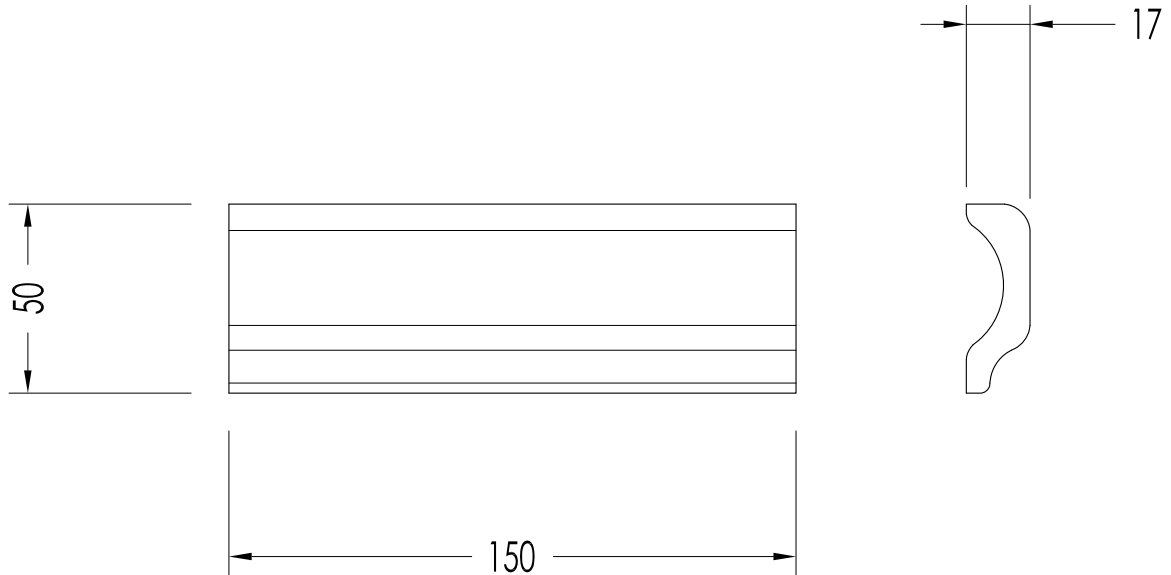

Devon&Devon

SIMPLY

DC515CQBI; DC515CQNE; DC515CQCR; DC515CQGR

- MODELLO: CORNICE 1 - 5x15
- MATERIALE: pasta bianca
- COLORI DISPONIBILI: white, black, cream o grey
- TOLLERANZA: 0.13%
- CONFEZIONE: pezzi singoli
- PESO TOTALE: 0.12 Kg/pz.

N.B. Tutte le misure sono in millimetri. Questo disegno è di proprietà Devon&Devon. Non può essere riprodotto o trasmesso a terzi senza autorizzazione.

- MODEL: FRAME 1 - 5x15
- MATERIAL: white clay
- AVAILABLE COLOURS: white, black, cream o grey
- TOLERANCE: 0.13%
- PACKAGING: loose pieces
- TOTAL WEIGHT: 0.12 Kg/pcs.

N.B. All measurements are in millimetres. This drawing is property of Devon&Devon. It may not be reproduced or transmitted to third parties without authorization.