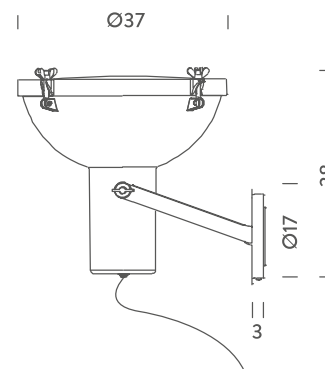

PROJECTEUR 365 WALL CEILING

Le Corbusier

The Projecteur of Le Corbusier was designed for the Chandigarh High Court, India, in 1954. Aluminium body painted in night blue, white sand or moka. Diffuser glass curved and sandblasted in the inner part. Painted body, base and canopies. Screws and small metal parts black chromed. Available in the floor, wall/ceiling and pendant versions. The wall/ceiling and pendant lamps are available also in the outdoor version (IP54).

E27 FLUO/LED/HALO

LAMPING

Source	E27 bulb
Total power	150W
Emission	direct, spot
Switching	dimnable, according to bulb
Tension	230V
Ip class	30
Materials	aluminium
Notes	orientable

Codes

PRJ EDW 3A
PRJ EWS 3A
PRJ EMS 3A

Structure/Diffuser

night blue/sanded
white sand/sanded
moka/sanded

PACKAGE

Package 01 50x50x50 cm / Gross weight: 5 Kg

Certificazioni

E27 FLUO/LED/HALO IP65

LAMPING

Source	E27 bulb
Total power	60W
Emission	direct, spot
Switching	dimmable, according to bulb
Tension	230V
Ip class	65
Materials	aluminium
Notes	orientable

Codes

PRJ EDW 3E
PRJ EWS 3E
PRJ EMS 3E

Structure/Diffuser

night blue/sanded
white sand/sanded
moka/sanded

PACKAGE

Package 01 50x50x50 cm / Gross weight: 5 Kg

Certificazioni