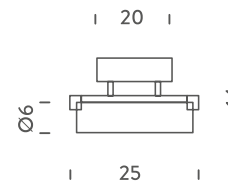

Structure/Diffuser

polished/opal white

PACKAGE

Package 01

37x36x14 cm / Gross weight: 2.5 Kg

Certificazioni

CE ENEC IP40

25 LED

Codes

NOR LLW 35

Structure/Diffuser

polished/opal white

PACKAGE

Package 01

37x36x14 cm / Gross weight: 2.5 Kg

Certificazioni