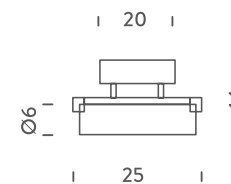

Structure/Diffuser

polished/opal white

PACKAGE

Package 01

37x36x14 cm / Gross weight: 2.5 Kg

Certificazioni

CE ENEC IP40

25 LED

Codes

NOR LLW 35

Structure/Diffuser

polished/opal white

PACKAGE

Package 01

37x36x14 cm / Gross weight: 2.5 Kg

Certificazioni

PMMA/chrome/opal white

PACKAGE

Package 01

35x75x15 cm / Gross weight: 4 Kg

Certificazioni

CE ENEC IP40

65 LED

LAMPING