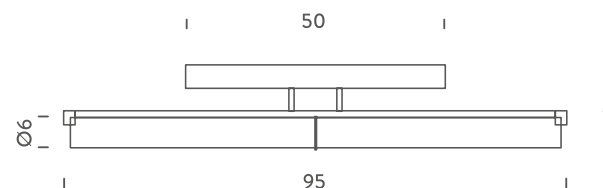

Structure/Diffuser

polished/opal white

PACKAGE

Package 01

37x36x14 cm / Gross weight: 2.5 Kg

Certificazioni

CE ENEC IP40

25 LED

Codes

NOR LLW 35

Structure/Diffuser

polished/opal white

PACKAGE

Package 01

37x36x14 cm / Gross weight: 2.5 Kg

Certificazioni