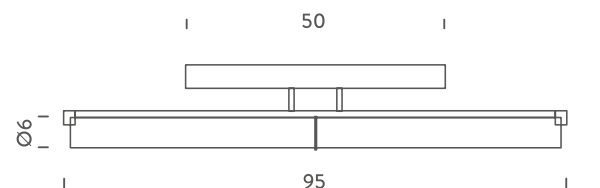

PMMA/chrome/opal white

PACKAGE

Package 01

35x75x15 cm / Gross weight: 4 Kg

Certificazioni

CE ENEC IP40

65 LED

LAMPING