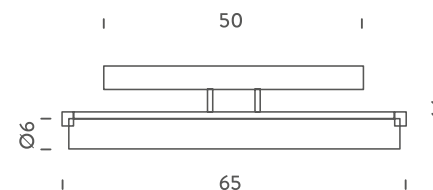

Codes

NOR LLW 32

Structure/Diffuser

PMMA/chrome/opal white

PACKAGE

Package 01 35x75x15 cm / Gross weight: 4 Kg

Certificazioni

CE ENEC IP40