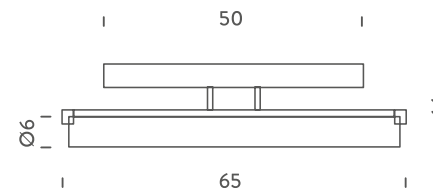

Structure/Diffuser

polished/opal white

PACKAGE

Package 01

37x36x14 cm / Gross weight: 2.5 Kg

Certificazioni

CE ENEC IP40

25 LED

Codes

NOR LLW 35

Structure/Diffuser

polished/opal white

PACKAGE

Package 01

37x36x14 cm / Gross weight: 2.5 Kg

Certificazioni