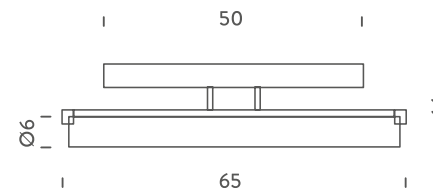

PMMA/chrome/opal white

PACKAGE

Package 01

35x75x15 cm / Gross weight: 4 Kg

Certificazioni

CE ENEC IP40

65 LED

LAMPING