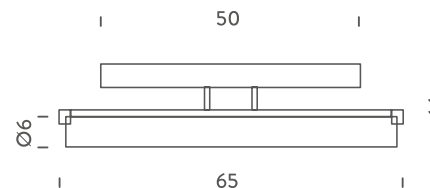

Structure/Diffuser

polished/opal white

PACKAGE

Package 01

37x36x14 cm / Gross weight: 2.5 Kg

Certificazioni

CE ENEC IP40

25 LED

Codes

NOR LLW 35

Structure/Diffuser

polished/opal white

PACKAGE

Package 01

37x36x14 cm / Gross weight: 2.5 Kg

Certificazioni