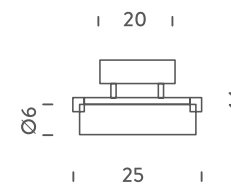

Codes

NOR LLW 32

Structure/Diffuser

PMMA/chrome/opal white

PACKAGE

Package 01 35x75x15 cm / Gross weight: 4 Kg

Certificazioni

CE ENEC IP40

Codes

NOR LLW 33

Structure/Diffuser

PMMA/chrome/opal white

PACKAGE

Package 01 35x110x15 cm / Gross weight: 6 Kg

Certificazioni

CE ENEC IP40