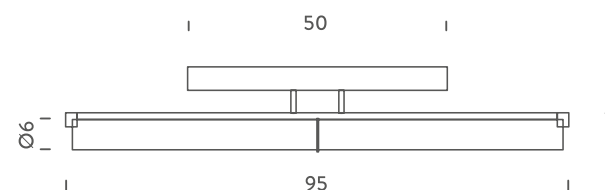

Codes

NOR LLW 32

Structure/Diffuser

PMMA/chrome/opal white

PACKAGE

Package 01 35x75x15 cm / Gross weight: 4 Kg

Certificazioni

CE ENEC IP40