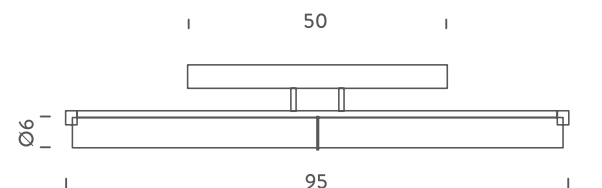

Structure/Diffuser

polished/opal white

PACKAGE

Package 01

37x36x14 cm / Gross weight: 2.5 Kg

Certificazioni

CE ENEC IP40

25 LED

Codes

NOR LLW 35

Structure/Diffuser

polished/opal white

PACKAGE

Package 01

37x36x14 cm / Gross weight: 2.5 Kg

Certificazioni