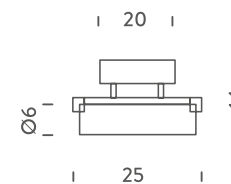

PMMA/chrome/opal white

PACKAGE

Package 01

35x75x15 cm / Gross weight: 4 Kg

Certificazioni

CE ENEC IP40

65 LED

LAMPING

Codes

NOR LLW 32

Structure/Diffuser

PMMA/chrome/opal white

PACKAGE

Package 01 35x75x15 cm / Gross weight: 4 Kg

Certificazioni

CE ENEC IP40