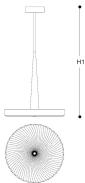

3 0 2/4 0

RITMICO

DESIGN BY
Studio MAMO

DIMENSIONS

Diameter : 42 cm

Height: 75 cm

Depth : 6 cm

TYPE

Mounting: Pendant

Environment: Indoor

GLASS / CRYSTAL

Transparent

LIGHT SOURCE S AVAILABLE

Temperature: 3000K

Lumen: 1800

Led: 31w

GLETCM01 / NFO

Dimmable: No

Driver:

Tension: 230V

Energy class: A++

METAL

Light Gold

CERTIFICATIONS

MATERIALS

Crystal, Metal