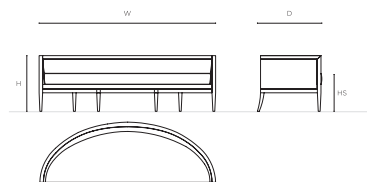

ELEMENTS

I UPHOLSTERY
FABRIC OR LEATHER (NOT REMOVABLE COVERS)

II STRUCTURE
FM / MOKA STAINED BEECHWOOD
LL / LACQUER - GLOSSY

NOTES

PILLOWS EXCLUDED (SEE PILLOWS PRICE LIST PAGE)

| S-07-A | SPECIFICATIONS | | | | | | | | | | PACKAGING | |
|--------|----------------|------|------|------|--------|---------|--------|-------|----|---|-----------|--|
| | W | D | H | HS | FABRIC | LEATHER | WEIGHT | | | | | |
| cm | 190 | 65 | 60 | 41 | m.l. | 6,5 | mq | 10 | kg | - | | |
| inch | 74,8 | 25,6 | 23,6 | 16,1 | yd | 7,1 | sqf | 107,6 | mc | - | | |

| S-07-A | | II STRUCTURE | | |
|---------------------|-------------|---------------------|-------------------|--------------|
| | | FM | LL | |
| I UPHOLSTERY | COM/COL | S-07-A-FM-COM/COL | S-07-A-LL-COM/COL | |
| | FABRIC | A | S-07-A-FM-A | S-07-A-LL-A |
| | | B | S-07-A-FM-B | S-07-A-LL-B |
| | | C | S-07-A-FM-C | S-07-A-LL-C |
| | LUSSO | S-07-A-FM-LUSSO | S-07-A-LL-LUSSO | |
| | EXTRA LUSSO | S-07-A-FM-EXLUSSO | S-07-A-LL-EXLUSSO | |
| | LEATHER | P0 | S-07-A-FM-P0 | S-07-A-LL-P0 |
| P1 | | S-07-A-FM-P1 | S-07-A-LL-P1 | |
| P2 | | S-07-A-FM-P2 | S-07-A-LL-P2 | |
| P3 | | S-07-A-FM-P3 | S-07-A-LL-P3 | |