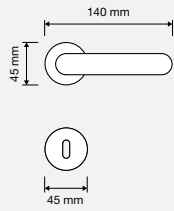

ONLY MADE IN ITALY

CR cromo lucido
polished chrome

CS cromo satinato
satin chrome

OG ottone bronzato graffiato
bronzed brass

OL ottone lucido verniciato
polished brass

COD. 479 RB101

COD. 479 PL

COD. 479 SK