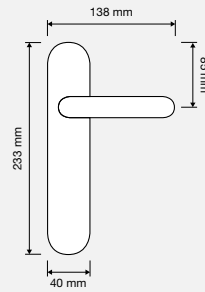

ONLY MADE IN ITALY

CR cromo lucido
polished chrome

CS cromo satinato
satin chrome

OG ottone bronzato graffiato
bronzed brass

OL ottone lucido verniciato
polished brass

COD. 479 RB101

COD. 479 PL

COD. 479 SK