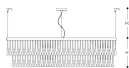

2 3 07/5

ALDO

DESIGNER

ITALAMP Studio