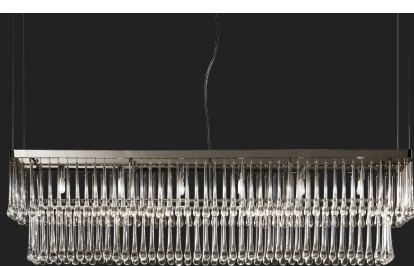

2 3 07/5

ALDO

DESIGNER

ITALAMP Studio