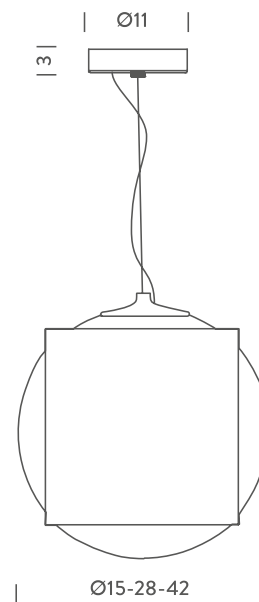

MACONDO PENDANT

Gregorio Spini

Family of pendant lamps in three different dimensions. Wall and ceiling versions for the small size (ø15cm). Mouth blown triplex glass diffuser in glossy opal. Light fitting in chromed metal.

BIG

LAMPING

Source	E27 FLUO/LED/HALO
Total power	200W
Emission	diffused
Switching	dimnable, according to bulb
Tension	230V
Materials	metal + glass
Notes	cablenght 2,4m

Codes

MAC EHW 53

Structure/Diffuser

chrome/white

Certificazioni

MEDIUM

LAMPING

Source	E27 HALO/LED/FLUO
Total power	100W
Emission	diffused
Switching	dimnable, according to bulb
Tension	230V
Materials	metal + glass
Notes	cablenght 2,4m

Codes

MAC EHW 52

Structure/Diffuser

chrome/white

Certificazioni

SMALL

LAMPING

Source	E27 FLUO/LED/HALO
Total power	40W
Emission	diffused
Switching	dimnable according to bulb
Tension	230V
Materials	metal + glass
Notes	cablenght 2,4m

Codes

MAC EHW 51