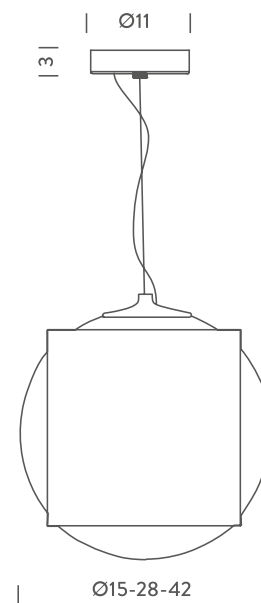

MACONDO PENDANT

Gregorio Spini

Family of pendant lamps in three different dimensions. Wall and ceiling versions for the small size (ø15cm). Mouth blown triplex glass diffuser in glossy opal. Light fitting in chromed metal.

BIG

LAMPING

Source	E27 FLUO/LED/HALO
Total power	200W
Emission	diffused
Switching	dimnable, according to bulb
Tension	230V
Materials	metal + glass
Notes	cablenght 2,4m

Codes

MAC EHW 53

Structure/Diffuser

chrome/white

Certificazioni

MEDIUM

LAMPING

Source	E27 HALO/LED/FLUO
Total power	100W
Emission	diffused
Switching	dimnable, according to bulb
Tension	230V
Materials	metal + glass
Notes	cablenght 2,4m

Codes

MAC EHW 52

Structure/Diffuser

chrome/white

Certificazioni

SMALL

LAMPING

Source	E27 FLUO/LED/HALO
Total power	40W
Emission	diffused
Switching	dimnable according to bulb
Tension	230V
Materials	metal + glass
Notes	cablenght 2,4m

Codes

MAC EHW 51