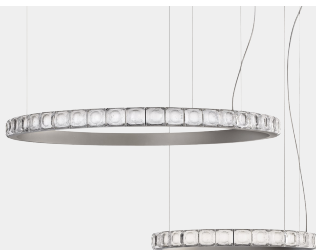

2 3 9 1 / 7 0

AURA

DESIGNER

ITALAMP Studio