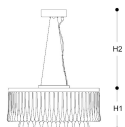

718 / S

ALDA

Pendant with nickel metal finish and transparent glass drops. Available in different dimensions.
Incanto Modern Collection.

DESIGNER
ITALAMP Studio