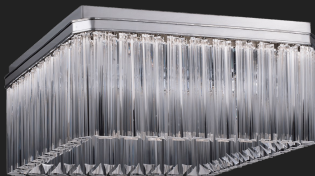

4012/60

4012

DESIGNER

Stefano Traverso