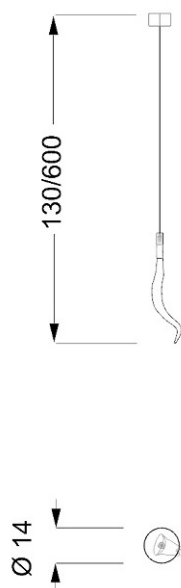

Lampada con supporto a soffitto in vetro verniciato nero e 1 foglia pendente in vetro di Murano trasparente con LED interno (2,5W G9 12V 2700K-3000K).

Lamp with black lacquered glass support and a pendant transparent Murano glass leaf with LED (2,5W G9 12V 2700K-3000K).

Leuchter mit oberer Platte aus schwarz lackiertem Glas und mit 1 transparentem Muranoglas Blatt mit LED (2,5W G9 12V 2700K-3000K).

Lustre avec support en verre laqué noir et feuille en verre de Murano transparent avec LED à l'intérieur (2,5W G9 12V 2700K-3000K).

MISURE STANDARD/STANDARD SIZE/STANDARDGRÖSSEN/MESURES STANDARDS

Ø 14 x 130 - 600 h. max

0,05

5

ILLUMINAZIONE
LIGHTING
LAMPEN
LAMPES