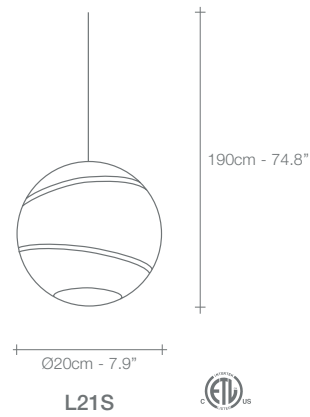

CLEAR GLASS
WHITE WITH
GOLD LEAF

CLEAR GLASS
BLACK WITH
GOLD LEAF

		L20S		L21S
230V	HALOGEN ES G9	20W (=25W)	HALOGEN ES E14	42W (=60W)
120V	HALOGEN JCD G9	20W	HALOGEN JCD G9	35W