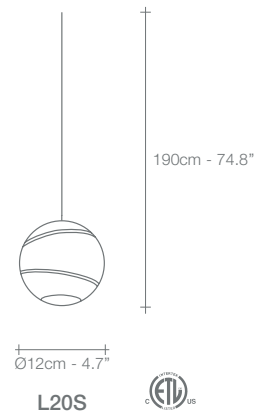

CLEAR GLASS
WHITE WITH
GOLD LEAF

CLEAR GLASS
BLACK WITH
GOLD LEAF

		L20S		L21S
230V	HALOGEN ES G9	20W (=25W)	HALOGEN ES E14	42W (=60W)
120V	HALOGEN JCD G9	20W	HALOGEN JCD G9	35W