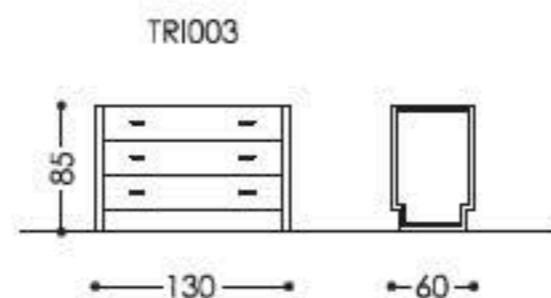

TRIBECA CHEST OF DRAWERS

Cassettiera in legno. Disponibile in diverse essenze secondo campionario o laccato in colori RAL. Inserti in metallo: effetto ottone verniciato, nickel satinato, cromo, verniciato in colori RAL. Rivestimento in pelle o nabuk.

Chest of drawers in wood. Available in different wood finishes according to samples or lacquered in RAL colors.

Metal parts finishes: brass painted effect, nickel satin, chrome, painted in RAL colors. Covered in leather or nabuk.