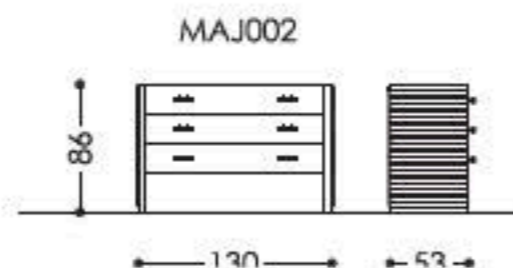

MAJESTIC CHEST OF DRAWERS

Cassettiera con struttura in legno rivestita in tessuto o pelle. Inserti in metallo: effetto ottone verniciato, nickel satinato, cromo, verniciato in colori RAL.

Chest of drawers with wood frame covered in fabric or leather. Metal parts finishes: brass painted effect, nickel satin, chrome, painted in RAL colors.