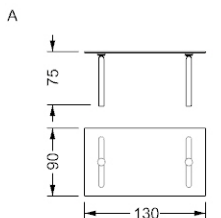

Tavolo pranzo con piano in vetro. Gambe a sezione ovale in alluminio satinato (B)

Dining table with glass top. Legs in brushed aluminium, oval shape (B)

Esstisch mit Glasplatte. Füsse Aluminium gebürstet, oval (B)

Table de repas avec plateau en verre. Pieds section ovale aluminium brossé (B).

MISURE STANDARD/STANDARD SIZE/STANDARDGRÖSSEN/MESURES STANDARDS

Piano in vetro temperato sp. 15 mm, filo lucido / *Top in tempered glass 15 mm th., polished edges.* / *Platte aus Sicherheitsglas 15mm st., Kanten poliert.* / *Plateau en verre trempé ép. 15 mm, bords polis.*

130 x 90 x 75 h

0,37 75

140 x 90/100 x 75 h

0,40 85

160 x 90/100 x 75 h

0,44 95

180 x 100 x 75 h

0,48 105

200 x 100 x 75 h

0,51 120

MISURE STANDARD/STANDARD SIZE/STANDARDGRÖSSEN/MESURES STANDARDS

Piano in vetro extrachiaro temperato sp. 15 mm, filo lucido / *Top in extra clear tempered glass 15 mm th., polished edges.* / *Platte aus extraklarem Sicherheitsglas 15mm st., Kanten poliert.* / *Plateau en verre extra clair trempé ép. 15 mm, bords polis.*