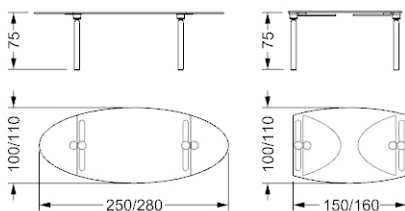

- Gambe sezione ovale (B) finitura ottone (104M), ottone dark (105M), titanium (101M), titanium dark (102M)

Legs, oval shape (B), in satin finish: brass (104M), dark brass (105M), titanium (101M), dark titanium (102M). / Füße oval (B) Ausführung Messing (104M), dark Messing (105M), Titanium (101M), dark Titanium (102M). / Pieds section ovale (B) finition satiné: laiton (104M), laiton dark (105M), titanium (101M), titanium dark (102M).

- Gambe in vetro (C) curvato sp.24 mm o in vetro extrachiaro curvato sp.19mm**

Legs in curved glass (C) 24 mm th. or in curved extra clear glass 19mm th.** / Füße aus gebogenem Glas (C) 24 mm st. oder extraklarem Glas 19mm st.** / Pieds en verre courbé (C) ép. 24 mm ou en verre extra claire courbé ép. 19mm**

**Possibili differenze di tonalità tra vetro extrachiaro sp.19mm delle gambe e sp.15mm del piano / **possible shade differences between the extra clear 19mm th. glass of the legs and the 15mm th. glass of the top. / **Farbtonunterschiede sind zwischen das extraklare Glas 19mm st. von den Füßen und das 15mm st. von der Platte moeglich. / **des différences de tinte sont possible entre le verre extra clair ép. 19mm des pieds et ce en ép. 15mm du plateau.

A