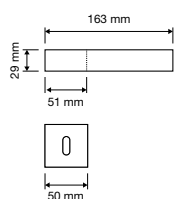

made in Italy | patented design

cromo lucido  
polished chrome  
CR

cromo satinato  
satin chrome  
CS

modelli / models

432 RB 006

432 SK 