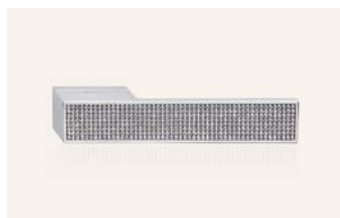

# Loft Zincral Mesh

Un pavé di cristalli Swarovski® raccoglie la luce e la restituisce sotto forma di magici riflessi dando lustro a ogni porta e ambiente.

A pavé of Swarovski® crystals catches the light and gives off light in the form of magical reflections giving luster to all doors and surroundings.

made in Italy | patented design

cromo lucido  
polished chrome  
CR

cromo satinato  
satin chrome  
CS

modelli / models

432 RB 006

432 SK 