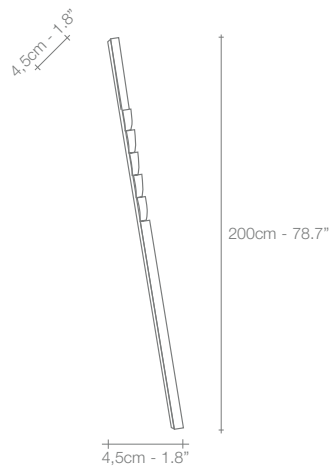

H20A

H21A

SATIN NICKEL

	H20A	H21A
230V	HALOGEN 12V G4	9X5W 6X10W
120V	XENON BI-PIN 12V T3 G4	9X5W 6X10W

ZIG-ZAG CAN BE
MANUFACTURED TO WORK
WITH BI-PIN LED LIGHT
SOURCE ON REQUEST