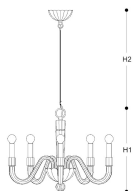

43 3 / 5

TILLA

Chandelier in transparent ruled glass and chrome finish. Available in different dimensions and colours. Incanto Modern Collection.

DESIGNER

ITALAMP.Studio

DIMENSIONS

Diameter : 61 cm

Height 1: 50 cm

Height 2: 100 cm

TYPE

Mounting: Pendant

Environment: Indoor

GLASS / CRYSTAL

○ Transparent

AVAILABLE IN

● Black

● Orange

LIGHT SOURCES AVAILABLE

Eco Halogen: 5x30w - E14

Energy saving: 5x8w - E14

Led: 5x4w - E14

ELECTRICAL INFO

Dimmable: Yes

Driver:

Tension: 230V

Energy class: A++ → E

METAL

■ Chrome

CERTIFICATIONS

MATERIALS

Glass, Metal