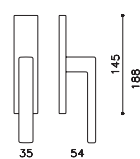

Planet Q bassa

Luca Casini 2010

M203B

rosetta bassa/low rosette

C203

K203B

ottone/brass

CR cromo lucido/bright chrome

NS super nichel satinato/supernickel satin

CO cromo satinato/satin chrome

IS superinox sat./superstainlesssteel satin

ZL superoro lucido/supergold bright

RS superrame satinato/supercopper satin

TS superoro satinato/supergold satin

DS superbronzo satinato/superbronze satin

NL super nichel lucido/supernickel bright

US superantracite sat./superanthracite satin

M203RB8B
M203RY8B

M203RSB8B

M203VB8B
M203VY8B

M203VSB8B

C203

K203B

K203P