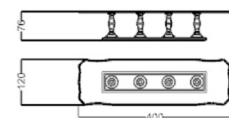

Dining table with base in crystal. Plinth in extra clear mirror glass with frame in supersilver steel. Top in extra clear glass 19mm thick with shaped edges. Led lighting system with battery in each base.

MISURE STANDARD/STANDARD SIZE/STANDARDGRÖSSEN/MESURES STANDARDS

3 basi / 3 legs / 3 Basis / 3 bases

300 x 120 x 76 h

MISURE STANDARD/STANDARD SIZE/STANDARDGRÖSSEN/MESURES STANDARDS

4 basi / 4 legs / 4 Basis / 4 bases

400 x 120 x 76 h

MISURE STANDARD/STANDARD SIZE/STANDARDGRÖSSEN/MESURES STANDARDS

5 basi / 5 legs / 5 Basis / 5 bases

500 x 120 x 76 h

MISURE STANDARD/STANDARD SIZE/STANDARDGRÖSSEN/MESURES STANDARDS

7 basi / 7 legs / 7 Basis / 7 bases