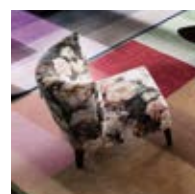

Mod. 9262L MILADY - Lounge

Size: H78 D81 W85 SH39 cm
H30¾" D32" W33½" SH15½"

Mod. 9324S SHAPE - Side chair

Size: H89 D60 W49 SH46 cm
H35" D23¾" W19¼" SH18"

C O L L E C T I O N
URBAN CHIC

Mod. 9330S FLAMINGO - Side chair