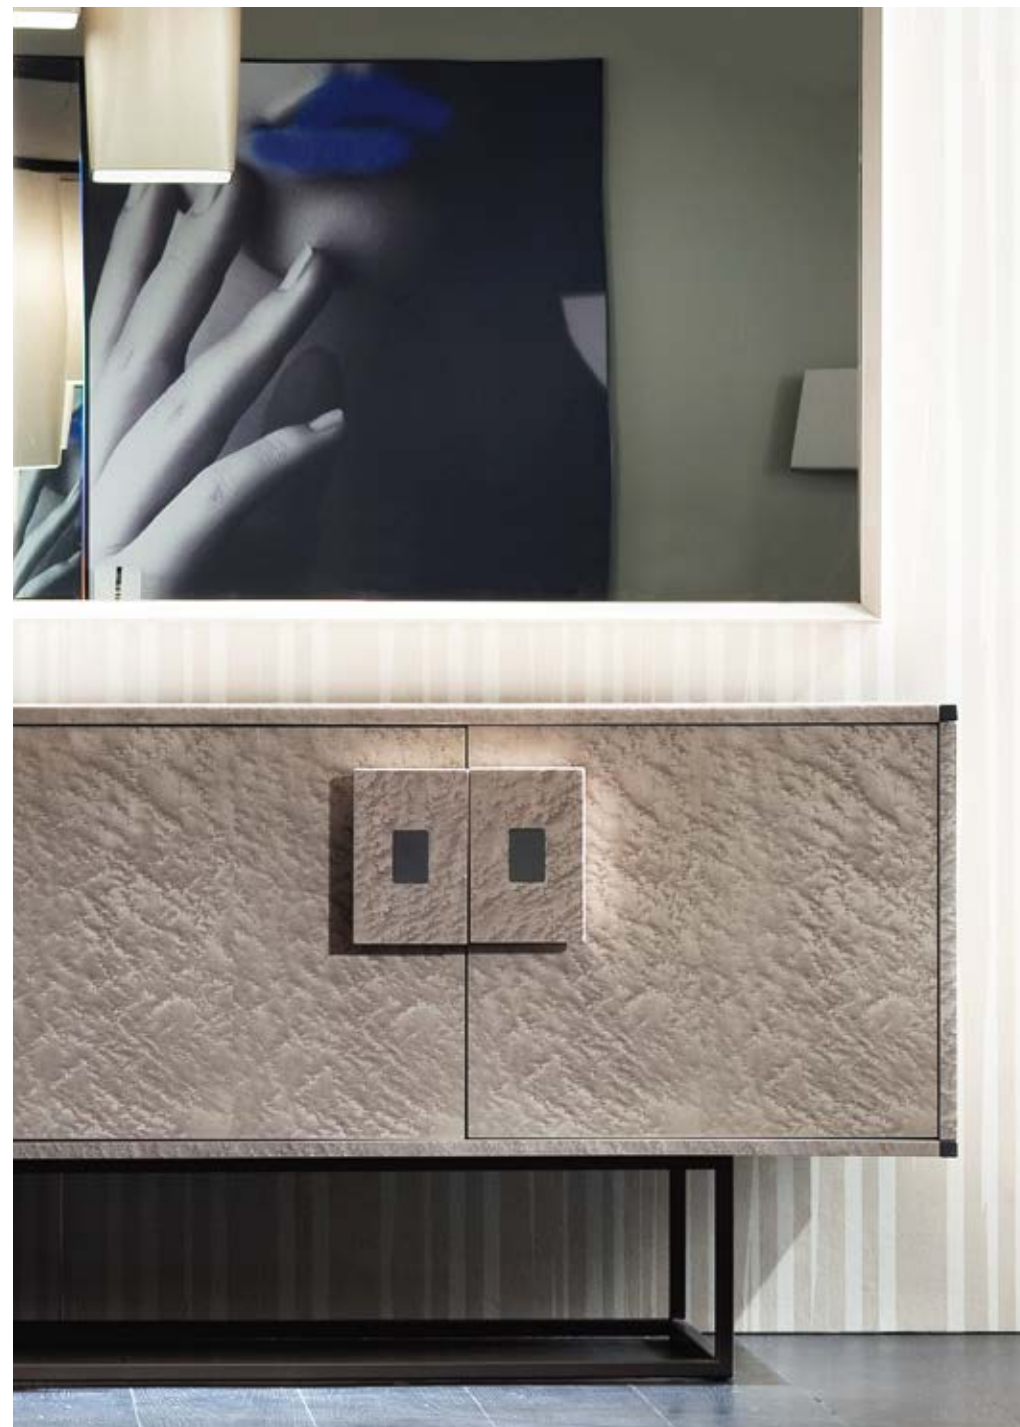

C O L L E C T I O N
URBAN CHIC

A UNIQUE, AMAZING STYLE:
ECLECTIC, AND COSMOPOLITAN

TECHNICAL INFORMATION

COLLECTION
OPERA

Mod. 9363S MARGOT Side chair

Size: H105 D60 W50 SH47
 cm cm
 H41½" D23½" W19¾" SH18½"