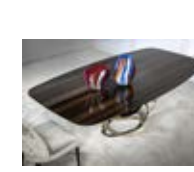

Size: W45 H81 cm
 W17¾" H32"

Mod. 9367CL FORTE - Console

Size: L180 D40 H80 cm
 L70¾" W15¾" H31½"

Mod. 9310CT CHELSEA - Coffee table

Size: L100 W96 H36 cm
 L39½" W37¾" H14¼"

Mod. 9368T ICON - Dining table

Size: L250 W128 H76 cm
 L98½" W50½" H30"