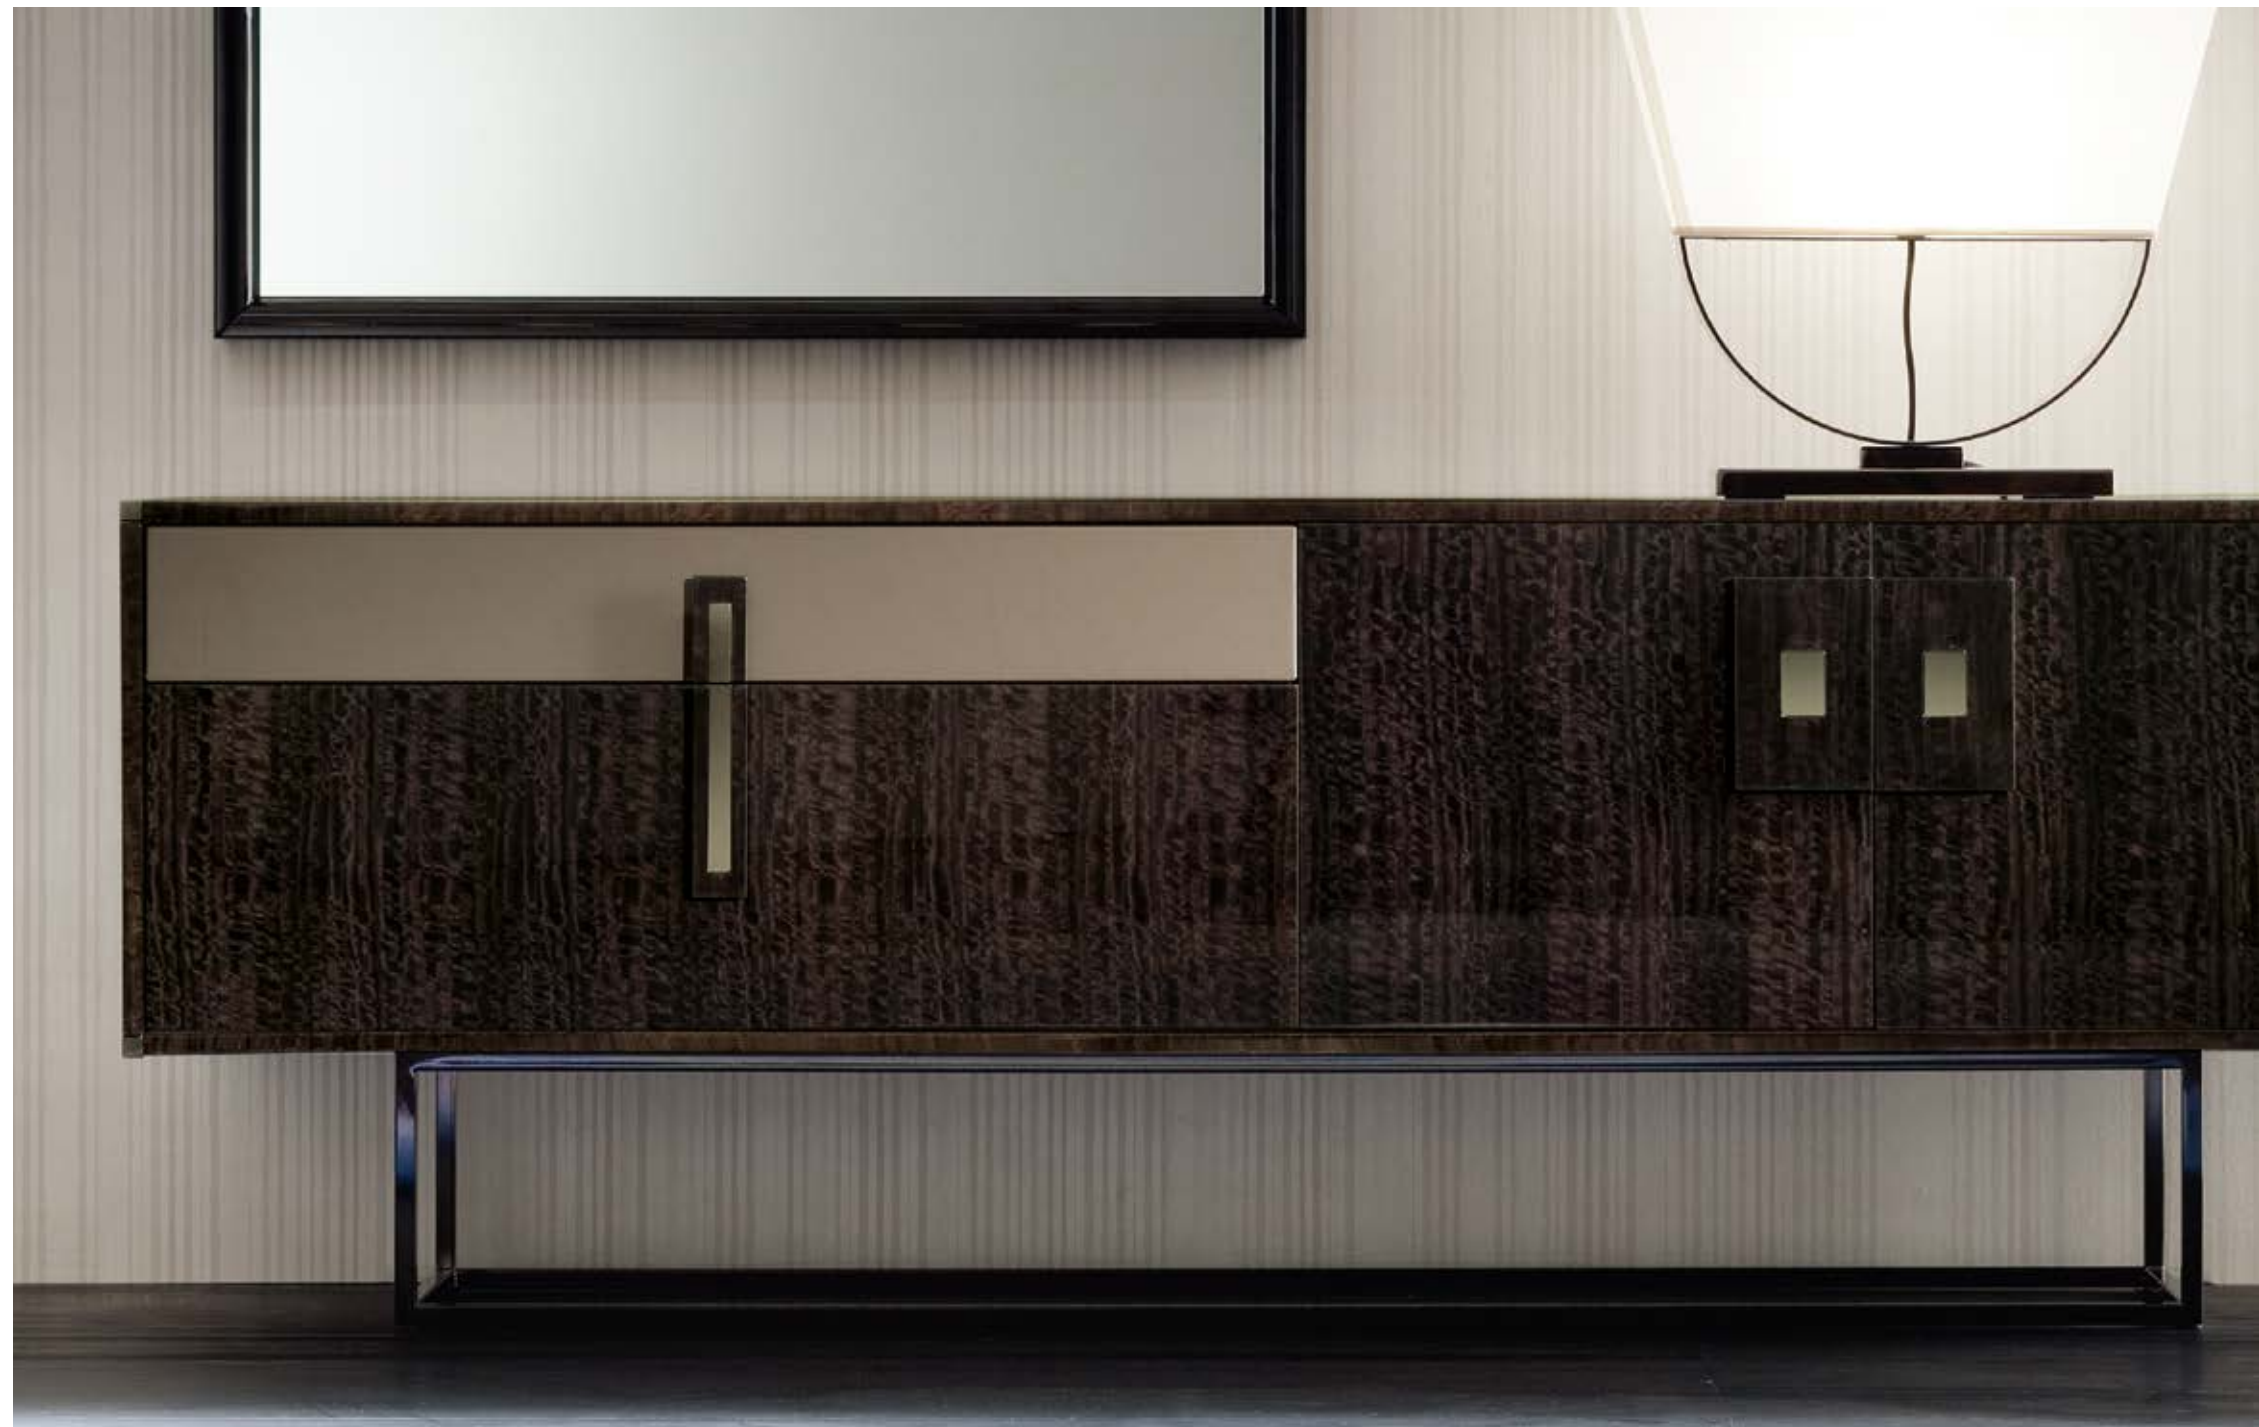

C O L L E C T I O N
URBAN CHIC

A UNIQUE, AMAZING STYLE:
ECLECTIC, AND COSMOPOLITAN

TECHNICAL INFORMATION

COLLECTION
OPERA

Mod. 9363S MARGOT Side chair

Size: H105 D60 W50 SH47
 cm cm
 H41½" D23½" W19¾" SH18½"