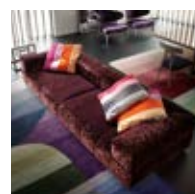

Mod. 9337R RIVIERA - Rug

Size: L400 W300 cm
L157" W118"

Size: L300 W200 cm
L118" W78¾"

Mod. 9341CH INTRIGANTE Chandelier

Size: L160 W60 H116 cm
L63" W23" H45"

Mod. 9332SF INTENSE

Size: D115 W300 cm
45¼" W118"