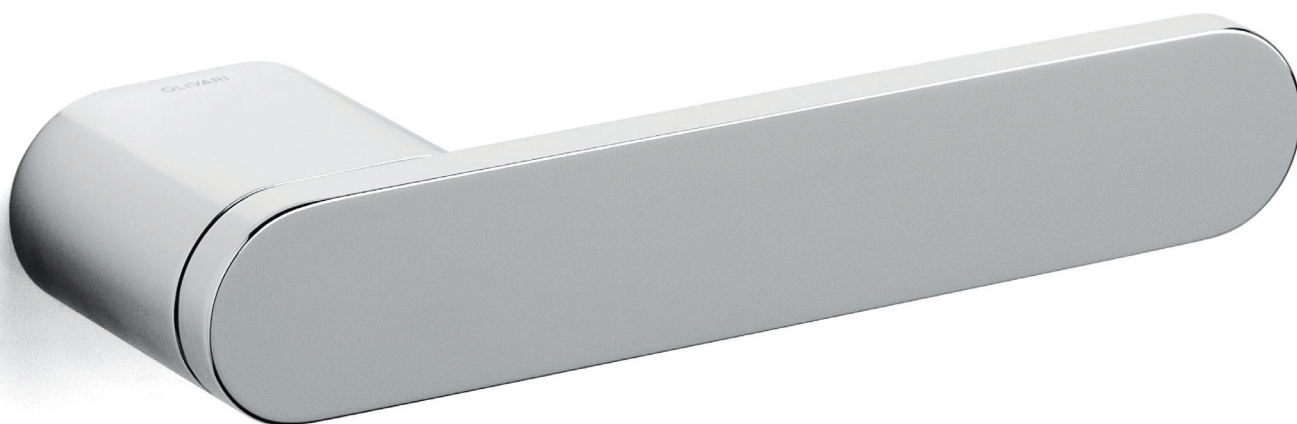

Radial

Rodolfo Dordoni 2014

M235

C235

K235

ottone/brass

CR cromo lucido/bright chrome

IS superinox sat./superstainlesssteel satin

CO cromo satinato/satin chrome

RS superrame satinato/supercopper satin

DS superbronzo satinato/superbronze satin

US superantracite sat./superanthracite satin

M235RB8
M235RY8

M235RSB8

C235

K235

K235P