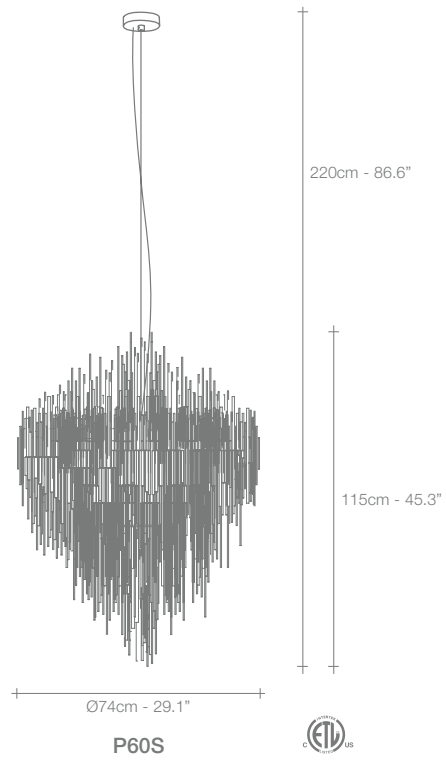

# Iceberg, Pure *Light.*

Inspired by the natural beauty of ice crystals, this new suspension light creates a spectacular, luminous piece through the use of over 3,600 plexyglass tubes. Similar to light refracting through water, the illumination created by Iceberg is both brilliant and natural, meticulously handcrafted, each light is a unique sculpture; sparkling, multifaceted and powerful. Design Dodo Arslan.

- P60S**
- 230V  
 COMPACT FLUO. E14 + COMPACT FLUO. E27  
 6X14W E14 + 23W E27
- 120V  
 COMPACT FLUO. E12 + COMPACT FLUO. E26  
 6X12W E12 + 23W E26