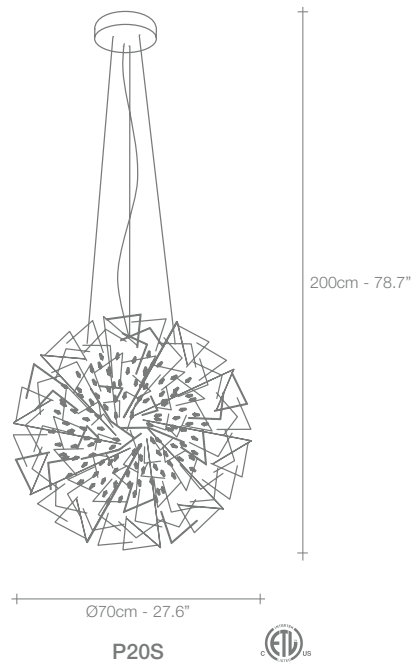

Core, Eruption *of Light.*

Core is reminiscent of the natural energy at the heart of our world. Like bright lava seeping through the earth's crust, vibrant spheres of faceted crystal break through the iron surface of this pendant. Forcing light to pass through this metal structure results in a powerful, vibrant exchange of forces light and shadow erupt across the room, as the LED light pours through, as the light itself emits an organic radiance. Design Christian Lava.

NICKEL
CLEAR

BLACK NICKEL
CLEAR

GOLD

230V / 120V

	P20S	P21S
COB LED		
3000 K		
CRI 90	22W	22W

2700K - CRI 90
COB LED
AVAILABLE ON
REQUEST