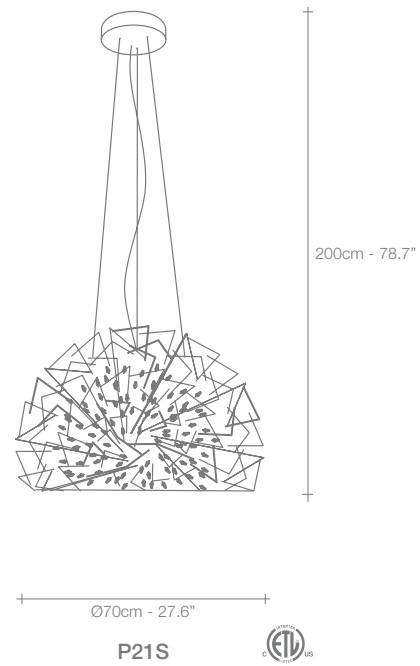

Core, Eruption *of Light.*

Core is reminiscent of the natural energy at the heart of our world. Like bright lava seeping through the earth's crust, vibrant spheres of faceted crystal break through the iron surface of this pendant. Forcing light to pass through this metal structure results in a powerful, vibrant exchange of forces light and shadow erupt across the room, as the LED light pours through, as the light itself emits an organic radiance. Design Christian Lava.

NICKEL
CLEAR

BLACK NICKEL
CLEAR

GOLD

230V / 120V

	P20S	P21S
COB LED		
3000 K		
CRI 90	22W	22W

2700K - CRI 90
COB LED
AVAILABLE ON
REQUEST