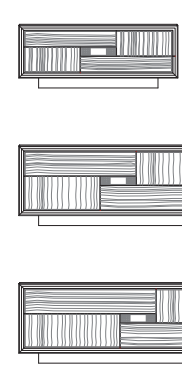

Porta TV con zoccolo / TV unit on plinth

S1290/160Z
cm 160x51x64h

S1290/200Z
cm 200x51x64h

S1290/240Z
cm 240x51x64h