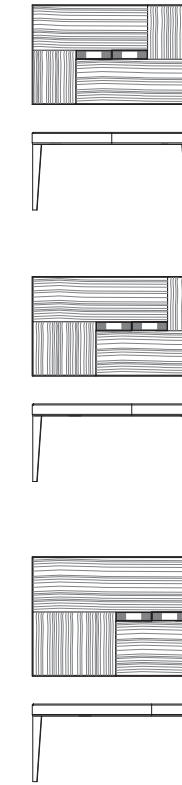

Tavolo / Dining table

S691/160
cm 160/210x100x78h

S691/200
cm 200/300x100x78h

S691/240
cm 240/340x120x78h