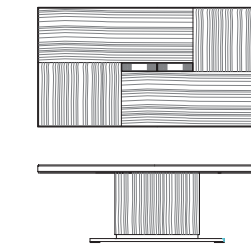

Tavolo / Dining table

S695/240
cm 240x120x78h