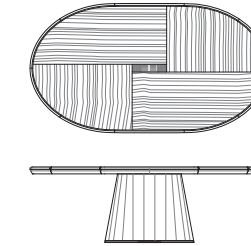

S690/240
cm 240/340x120x78h

Tavolo / Dining table

S691/160
cm 160/210x100x78h

S691/200
cm 200/300x100x78h

S691/240
cm 240/340x120x78h

Tavolo / Dining table

S693/150
cm Ø150x78h

S693/180
cm Ø180x78h