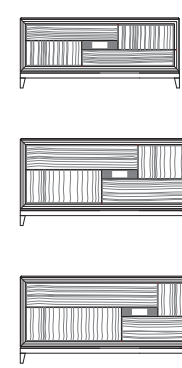

Porta tv con piedini / Sideboard with feet

S1290/160P
cm 160x51x71h

S1290/200P
cm 200x51x71h

S1290/240P
cm 240x51x71h