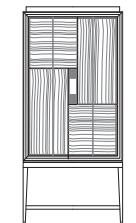

Stipo con porte a pacchetto / Bi-fold doors cabinet

S1890
cm 100x41x217h