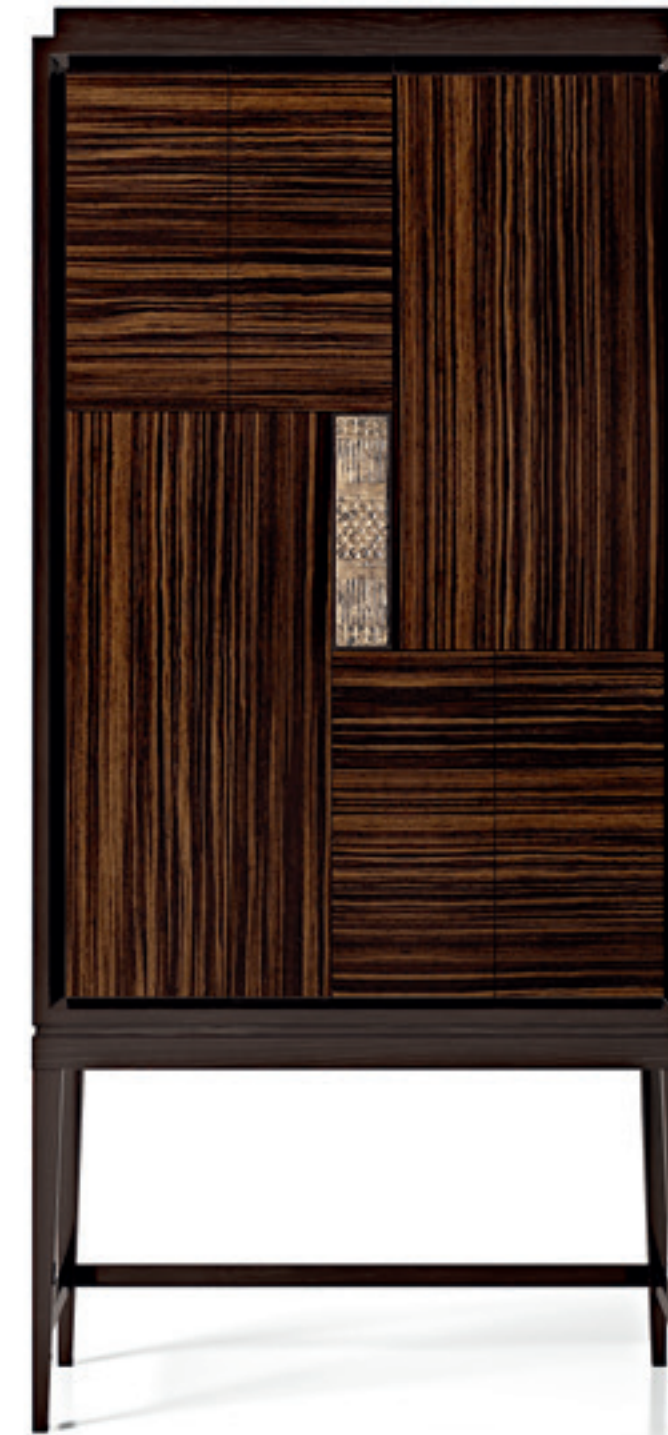

Mobile Stipo / Cabinet - Piuma Ebano
S1890E - cm 100x41x217h