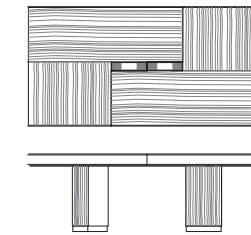

Tavolo / Dining table

S690/240
cm 240/340x120x78h