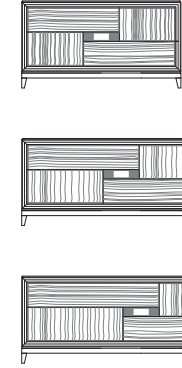

S490/160Z
cm 160x51x88h

S490/200Z
cm 200x51x88h

S490/240Z
cm 240x51x88h

Porta TV con zoccolo / TV unit on plinth

S1290/160Z
cm 160x51x64h

S1290/200Z
cm 200x51x64h

S1290/240Z
cm 240x51x64h

Credenza con piedini / Sideboard with feet