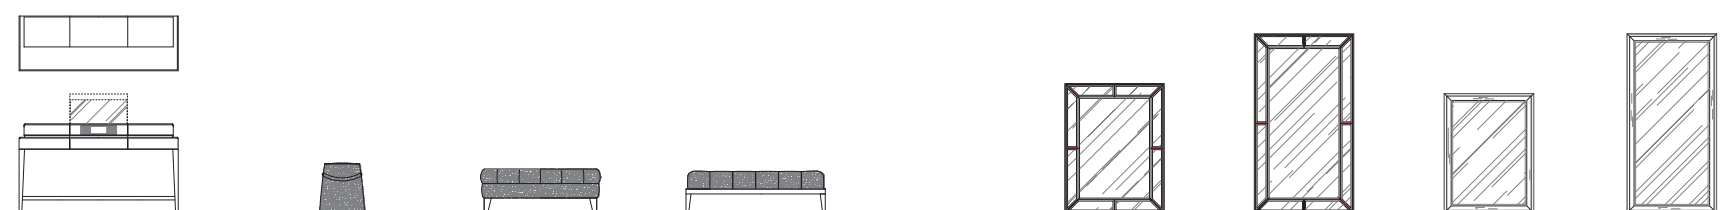

Mobile toilette / Vanity furniture
S890/T
cm 160x55x90h

Pouf / Pouffe
S96
cm Ø45x50h

Panca / Bench
S795
cm 120x60x44h

Panca / Bench
S796
cm 140x50x42h

Specchiera / Mirror
S1095
cm 100x3x130h

Specchiera / Mirror
S1096
cm 100x3x180h

Specchiera / Mirror
S1097
cm 90x3x120h

Specchiera / Mirror
S1098
cm 90x3x180h