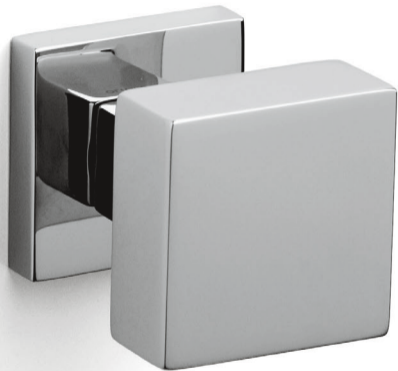

Diana Studio Olivari

ottone/brass

EL BioCromo lucido/BioChrome bright

CR Cromo lucido/Bright chrome

CO Cromo satinato/Satin chrome

ZL SuperOro lucido/SuperGold bright

NL SuperNichel lucido/
SuperNickel bright

IS SuperInox satinato/
SuperStainlessSteel satin

RS SuperRame satinato/
SuperCopper satin

DS SuperBronzo satinato/
SuperBronze satin

US SuperAntracite satinato/
SuperAnthracite satin

OLIVARI