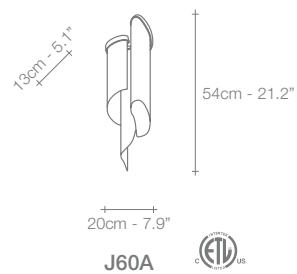

# Stream, Iridescent *Light.*

A stunning design from Christian Lava, Stream is an impressive presence in any room. Stream's design exploits the physical characteristics of the materials used to envelop a room in a unique, immersive light. Here, an elegant thin metal chain appear to flow down from the undulating, nickel-plated frame. These cascading tiers project a streaking, yet tranquil, shadow throughout the room. Design Christian Lava.

NICKEL

230V	HALOGEN ES E14	+	HALOGEN GU10	<b>J50S</b>	20X28W E14 (=20x40W) +	35W GU10	<b>J51S</b>	18X28W E14 (=18x40W) +	35W GU10	HALOGEN ES G9	+	HALOGEN GU10	<b>J52S</b>	12X33W G9 (=12X40W) +	3X35W GU10	<b>J54S</b>	4X33W G9 (=4X40W) +	35W GU10	<b>J70L</b>	8X33W G9 (=8X40W) +	35W GU10	HALOGEN ES E14	2X42W (=2x60W)	<b>J60A</b>	6X28W (=6x40W)	<b>J65P</b>
120V	FLAME CA 10	+	HALOGEN MR20 GU10	<b>J50S</b>	20X40W E12 +	35W GU10	<b>J51S</b>	18X40W E12 +	35W GU10	HALOGEN JCD G9	+	HALOGEN MR20 GU10	<b>J52S</b>	12X35W G9 +	3X35W GU10	<b>J54S</b>	4X35W G9 +	35W GU10	<b>J70L</b>	8X35W G9 +	35W GU10	FLAME CA 10	2X60W	<b>J60A</b>	6X40W	<b>J65P</b>