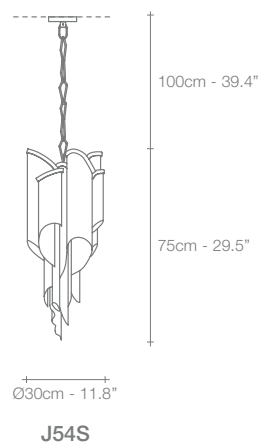

# Stream, Iridescent *Light.*

A stunning design from Christian Lava, Stream is an impressive presence in any room. Stream's design exploits the physical characteristics of the materials used to envelop a room in a unique, immersive light. Here, an elegant thin metal chain appear to flow down from the undulating, nickel-plated frame. These cascading tiers project a streaking, yet tranquil, shadow throughout the room. Design Christian Lava.

NICKEL

230V	HALOGEN ES E14	+	HALOGEN GU10	<b>J50S</b>	20X28W E14 (=20x40W) +	35W GU10	<b>J51S</b>	18X28W E14 (=18x40W) +	35W GU10	HALOGEN ES G9	+	HALOGEN GU10	<b>J52S</b>	12X33W G9 (=12X40W) +	3X35W GU10	<b>J54S</b>	4X33W G9 (=4X40W) +	35W GU10	<b>J70L</b>	8X33W G9 (=8X40W) +	35W GU10	HALOGEN ES E14	2X42W (=2x60W)	<b>J60A</b>	6X28W (=6x40W)	<b>J65P</b>
120V	FLAME CA 10	+	HALOGEN MR20 GU10	<b>J50S</b>	20X40W E12 +	35W GU10	<b>J51S</b>	18X40W E12 +	35W GU10	HALOGEN JCD G9	+	HALOGEN MR20 GU10	<b>J52S</b>	12X35W G9 +	3X35W GU10	<b>J54S</b>	4X35W G9 +	35W GU10	<b>J70L</b>	8X35W G9 +	35W GU10	FLAME CA 10	2X60W	<b>J60A</b>	6X40W	<b>J65P</b>