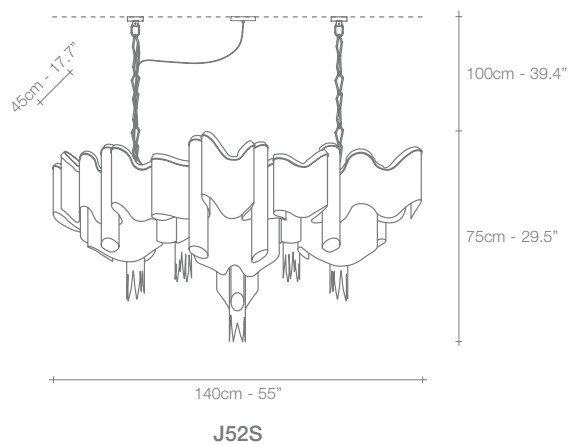

# Stream, Iridescent *Light.*

A stunning design from Christian Lava, Stream is an impressive presence in any room. Stream's design exploits the physical characteristics of the materials used to envelop a room in a unique, immersive light. Here, an elegant thin metal chain appear to flow down from the undulating, nickel-plated frame. These cascading tiers project a streaking, yet tranquil, shadow throughout the room. Design Christian Lava.

NICKEL

230V	HALOGEN ES E14	+	HALOGEN GU10	<b>J50S</b>	20X28W E14 (=20x40W) +	35W GU10	<b>J51S</b>	18X28W E14 (=18x40W) +	35W GU10	HALOGEN ES G9	+	HALOGEN GU10	<b>J52S</b>	12X33W G9 (=12X40W) +	3X35W GU10	<b>J54S</b>	4X33W G9 (=4X40W) +	35W GU10	<b>J70L</b>	8X33W G9 (=8X40W) +	35W GU10	HALOGEN ES E14	2X42W (=2x60W)	<b>J60A</b>	6X28W (=6x40W)	<b>J65P</b>
120V	FLAME CA 10	+	HALOGEN MR20 GU10	<b>J50S</b>	20X40W E12 +	35W GU10	<b>J51S</b>	18X40W E12 +	35W GU10	HALOGEN JCD G9	+	HALOGEN MR20 GU10	<b>J52S</b>	12X35W G9 +	3X35W GU10	<b>J54S</b>	4X35W G9 +	35W GU10	<b>J70L</b>	8X35W G9 +	35W GU10	FLAME CA 10	2X60W	<b>J60A</b>	6X40W	<b>J65P</b>