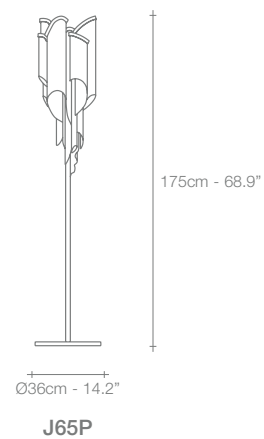

# Stream, Iridescent *Light.*

A stunning design from Christian Lava, Stream is an impressive presence in any room. Stream's design exploits the physical characteristics of the materials used to envelop a room in a unique, immersive light. Here, an elegant thin metal chain appear to flow down from the undulating, nickel-plated frame. These cascading tiers project a streaking, yet tranquil, shadow throughout the room. Design Christian Lava.

NICKEL

230V	HALOGEN ES E14	+	HALOGEN GU10	<b>J50S</b>	20X28W E14 (=20x40W) +	35W GU10	<b>J51S</b>	18X28W E14 (=18x40W) +	35W GU10	HALOGEN ES G9	+	HALOGEN GU10	<b>J52S</b>	12X33W G9 (=12X40W) +	3X35W GU10	<b>J54S</b>	4X33W G9 (=4X40W) +	35W GU10	<b>J70L</b>	8X33W G9 (=8X40W) +	35W GU10	HALOGEN ES E14	2X42W (=2x60W)	<b>J60A</b>	6X28W (=6x40W)	<b>J65P</b>
120V	FLAME CA 10	+	HALOGEN MR20 GU10	<b>J50S</b>	20X40W E12 +	35W GU10	<b>J51S</b>	18X40W E12 +	35W GU10	HALOGEN JCD G9	+	HALOGEN MR20 GU10	<b>J52S</b>	12X35W G9 +	3X35W GU10	<b>J54S</b>	4X35W G9 +	35W GU10	<b>J70L</b>	8X35W G9 +	35W GU10	FLAME CA 10	2X60W	<b>J60A</b>	6X40W	<b>J65P</b>