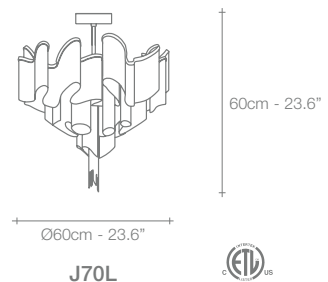

# Stream, Iridescent *Light.*

A stunning design from Christian Lava, Stream is an impressive presence in any room. Stream's design exploits the physical characteristics of the materials used to envelop a room in a unique, immersive light. Here, an elegant thin metal chain appear to flow down from the undulating, nickel-plated frame. These cascading tiers project a streaking, yet tranquil, shadow throughout the room. Design Christian Lava.

NICKEL

230V	HALOGEN ES E14	+	HALOGEN GU10	<b>J50S</b>	20X28W E14 (=20x40W) +	35W GU10	<b>J51S</b>	18X28W E14 (=18x40W) +	35W GU10	HALOGEN ES G9	+	HALOGEN GU10	<b>J52S</b>	12X33W G9 (=12X40W) +	3X35W GU10	<b>J54S</b>	4X33W G9 (=4X40W) +	35W GU10	<b>J70L</b>	8X33W G9 (=8X40W) +	35W GU10	HALOGEN ES E14	2X42W (=2x60W)	<b>J60A</b>	6X28W (=6x40W)	<b>J65P</b>
120V	FLAME CA 10	+	HALOGEN MR20 GU10	<b>J50S</b>	20X40W E12 +	35W GU10	<b>J51S</b>	18X40W E12 +	35W GU10	HALOGEN JCD G9	+	HALOGEN MR20 GU10	<b>J52S</b>	12X35W G9 +	3X35W GU10	<b>J54S</b>	4X35W G9 +	35W GU10	<b>J70L</b>	8X35W G9 +	35W GU10	FLAME CA 10	2X60W	<b>J60A</b>	6X40W	<b>J65P</b>