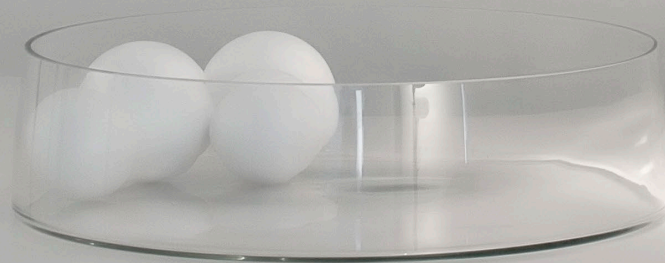

# Stream, Iridescent *Light.*

A stunning design from Christian Lava, Stream is an impressive presence in any room. Stream's design exploits the physical characteristics of the materials used to envelop a room in a unique, immersive light. Here, an elegant thin metal chain appear to flow down from the undulating, nickel-plated frame. These cascading tiers project a streaking, yet tranquil, shadow throughout the room. Design Christian Lava.

NICKEL

230V	HALOGEN ES E14	+	HALOGEN GU10	<b>J50S</b>	20X28W E14 (=20x40W) +	35W GU10	<b>J51S</b>	18X28W E14 (=18x40W) +	35W GU10	HALOGEN ES G9	+	HALOGEN GU10	<b>J52S</b>	12X33W G9 (=12X40W) +	3X35W GU10	<b>J54S</b>	4X33W G9 (=4X40W) +	35W GU10	<b>J70L</b>	8X33W G9 (=8X40W) +	35W GU10	HALOGEN ES E14	2X42W (=2x60W)	<b>J60A</b>	6X28W (=6x40W)	<b>J65P</b>
120V	FLAME CA 10	+	HALOGEN MR20 GU10	<b>J50S</b>	20X40W E12 +	35W GU10	<b>J51S</b>	18X40W E12 +	35W GU10	HALOGEN JCD G9	+	HALOGEN MR20 GU10	<b>J52S</b>	12X35W G9 +	3X35W GU10	<b>J54S</b>	4X35W G9 +	35W GU10	<b>J70L</b>	8X35W G9 +	35W GU10	FLAME CA 10	2X60W	<b>J60A</b>	6X40W	<b>J65P</b>