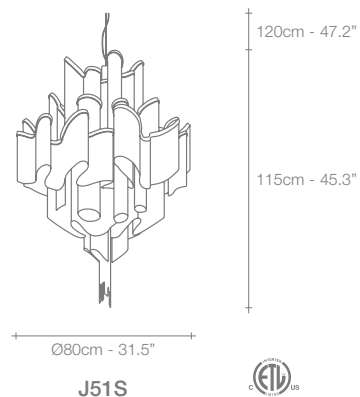

# Stream, Iridescent *Light.*

A stunning design from Christian Lava, Stream is an impressive presence in any room. Stream's design exploits the physical characteristics of the materials used to envelop a room in a unique, immersive light. Here, an elegant thin metal chain appear to flow down from the undulating, nickel-plated frame. These cascading tiers project a streaking, yet tranquil, shadow throughout the room. Design Christian Lava.

NICKEL

230V	HALOGEN ES E14	+	HALOGEN GU10	<b>J50S</b>	20X28W E14 (=20x40W) +	35W GU10	<b>J51S</b>	18X28W E14 (=18x40W) +	35W GU10	HALOGEN ES G9	+	HALOGEN GU10	<b>J52S</b>	12X33W G9 (=12X40W) +	3X35W GU10	<b>J54S</b>	4X33W G9 (=4X40W) +	35W GU10	<b>J70L</b>	8X33W G9 (=8X40W) +	35W GU10	HALOGEN ES E14	2X42W (=2x60W)	<b>J60A</b>	6X28W (=6x40W)	<b>J65P</b>
120V	FLAME CA 10	+	HALOGEN MR20 GU10	<b>J50S</b>	20X40W E12 +	35W GU10	<b>J51S</b>	18X40W E12 +	35W GU10	HALOGEN JCD G9	+	HALOGEN MR20 GU10	<b>J52S</b>	12X35W G9 +	3X35W GU10	<b>J54S</b>	4X35W G9 +	35W GU10	<b>J70L</b>	8X35W G9 +	35W GU10	FLAME CA 10	2X60W	<b>J60A</b>	6X40W	<b>J65P</b>