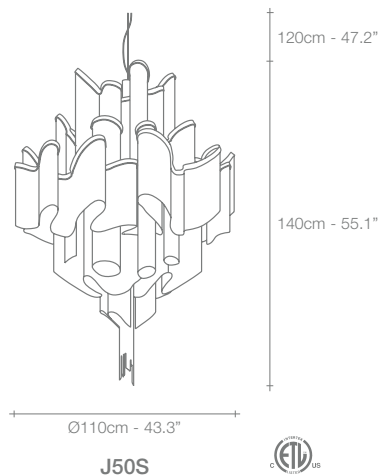

# Stream, Iridescent *Light.*

A stunning design from Christian Lava, Stream is an impressive presence in any room. Stream's design exploits the physical characteristics of the materials used to envelop a room in a unique, immersive light. Here, an elegant thin metal chain appear to flow down from the undulating, nickel-plated frame. These cascading tiers project a streaking, yet tranquil, shadow throughout the room. Design Christian Lava.

NICKEL

230V	HALOGEN ES E14	+	HALOGEN GU10	<b>J50S</b>	20X28W E14 (=20x40W) +	35W GU10	<b>J51S</b>	18X28W E14 (=18x40W) +	35W GU10	HALOGEN ES G9	+	HALOGEN GU10	<b>J52S</b>	12X33W G9 (=12X40W) +	3X35W GU10	<b>J54S</b>	4X33W G9 (=4X40W) +	35W GU10	<b>J70L</b>	8X33W G9 (=8X40W) +	35W GU10	HALOGEN ES E14	2X42W (=2x60W)	<b>J60A</b>	6X28W (=6x40W)	<b>J65P</b>
120V	FLAME CA 10	+	HALOGEN MR20 GU10	<b>J50S</b>	20X40W E12 +	35W GU10	<b>J51S</b>	18X40W E12 +	35W GU10	HALOGEN JCD G9	+	HALOGEN MR20 GU10	<b>J52S</b>	12X35W G9 +	3X35W GU10	<b>J54S</b>	4X35W G9 +	35W GU10	<b>J70L</b>	8X35W G9 +	35W GU10	FLAME CA 10	2X60W	<b>J60A</b>	6X40W	<b>J65P</b>