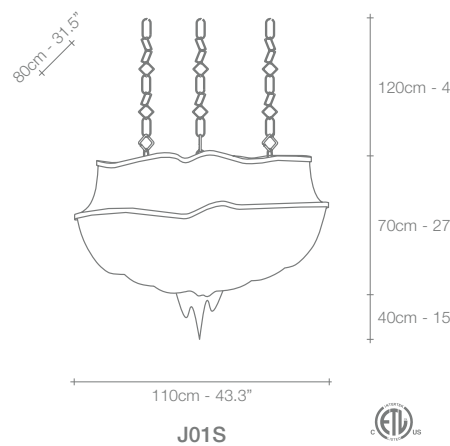

# Atlantis, a Precious *Wave.*

Seemingly alive, Atlantis shimmering light creates a vibrant source of energy. Its mesmerizing, organic effect is created by hundreds of illuminated lengths of draped, nickel chain. Like water in the ocean, Atlantis chains appear liquid, cascading over its gloss nickel bands and falling down towards the abyss before turning back into itself. Atlantis is composed of almost three miles of chain, meticulously hand-crafted by master Italian artisans. Design Barlas Baylar.

NICKEL

BLACK NICKEL

GOLD

BRONZE

	A13S	A14S	A15S	A16S	A17S	A18S	J01S	J03A	J04A	J06S
230V HALOGEN ES E14	6X42W (=6x60W)	8X42W (=8x60W)	8X42W (=8x60W)	10X42W (=10x60W)	10X42W (=10x60W)	8X42W (=8x60W)	8X42W (=8x60W)	4X28W (=4x40W)	2X42W (=2x60W)	8X42W (=8x60W)
120V FLAME CA 10 E12	6X60W	8X60W	8X60W	10X60W	10X60W	8X60W	8X60W	4X40W	2X60W	8X60W