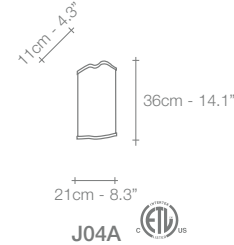

NICKEL

BLACK NICKEL

GOLD

BRONZE

	A13S	A14S	A15S	A16S	A17S	A18S	J01S	J03A	J04A	J06S
230V HALOGEN ES E14	6X42W (=6x60W)	8X42W (=8x60W)	8X42W (=8x60W)	10X42W (=10x60W)	10X42W (=10x60W)	8X42W (=8x60W)	8X42W (=8x60W)	4X28W (=4x40W)	2X42W (=2x60W)	8X42W (=8x60W)
120V FLAME CA 10 E12	6X60W	8X60W	8X60W	10X60W	10X60W	8X60W	8X60W	4X40W	2X60W	8X60W