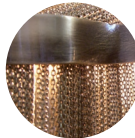

# Atlantis, a Precious *Wave.*

Seemingly alive, Atlantis shimmering light creates a vibrant source of energy. Its mesmerizing, organic effect is created by hundreds of illuminated lengths of draped, nickel chain. Like water in the ocean, Atlantis chains appear liquid, cascading over its gloss nickel bands and falling down towards the abyss before turning back into itself. Atlantis is composed of almost three miles of chain, meticulously hand-crafted by master Italian artisans. Design Barlas Baylar.

NICKEL

BLACK NICKEL

GOLD

BRONZE

	A13S	A14S	A15S	A16S	A17S	A18S	J01S	J03A	J04A	J06S
230V HALOGEN ES E14	6X42W (=6x60W)	8X42W (=8x60W)	8X42W (=8x60W)	10X42W (=10x60W)	10X42W (=10x60W)	8X42W (=8x60W)	8X42W (=8x60W)	4X28W (=4x40W)	2X42W (=2x60W)	8X42W (=8x60W)
120V FLAME CA 10 E12	6X60W	8X60W	8X60W	10X60W	10X60W	8X60W	8X60W	4X40W	2X60W	8X60W