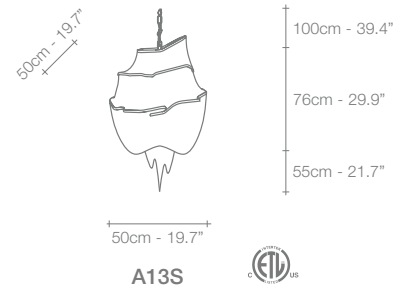

NICKEL

BLACK NICKEL

GOLD

BRONZE

	A13S	A14S	A15S	A16S	A17S	A18S	J01S	J03A	J04A	J06S
230V HALOGEN ES E14	6X42W (=6x60W)	8X42W (=8x60W)	8X42W (=8x60W)	10X42W (=10x60W)	10X42W (=10x60W)	8X42W (=8x60W)	8X42W (=8x60W)	4X28W (=4x40W)	2X42W (=2x60W)	8X42W (=8x60W)
120V FLAME CA 10 E12	6X60W	8X60W	8X60W	10X60W	10X60W	8X60W	8X60W	4X40W	2X60W	8X60W