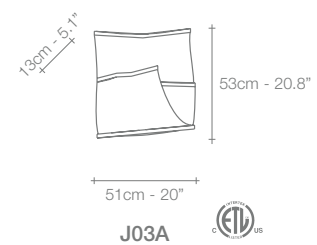

NICKEL

BLACK NICKEL

GOLD

BRONZE

	A13S	A14S	A15S	A16S	A17S	A18S	J01S	J03A	J04A	J06S
230V HALOGEN ES E14	6X42W (=6x60W)	8X42W (=8x60W)	8X42W (=8x60W)	10X42W (=10x60W)	10X42W (=10x60W)	8X42W (=8x60W)	8X42W (=8x60W)	4X28W (=4x40W)	2X42W (=2x60W)	8X42W (=8x60W)
120V FLAME CA 10 E12	6X60W	8X60W	8X60W	10X60W	10X60W	8X60W	8X60W	4X40W	2X60W	8X60W