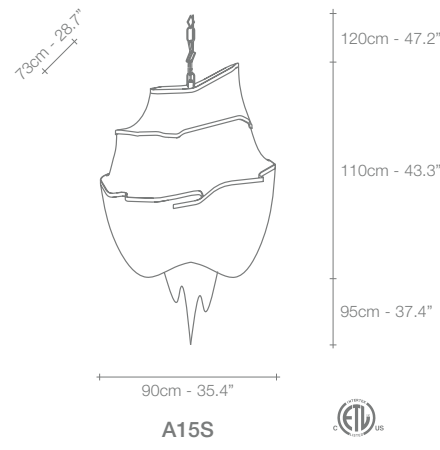

# Atlantis, a Precious *Wave.*

Seemingly alive, Atlantis shimmering light creates a vibrant source of energy. Its mesmerizing, organic effect is created by hundreds of illuminated lengths of draped, nickel chain. Like water in the ocean, Atlantis chains appear liquid, cascading over its gloss nickel bands and falling down towards the abyss before turning back into itself. Atlantis is composed of almost three miles of chain, meticulously hand-crafted by master Italian artisans. Design Barlas Baylar.

NICKEL

BLACK NICKEL

GOLD

BRONZE

	A13S	A14S	A15S	A16S	A17S	A18S	J01S	J03A	J04A	J06S
230V HALOGEN ES E14	6X42W (=6x60W)	8X42W (=8x60W)	8X42W (=8x60W)	10X42W (=10x60W)	10X42W (=10x60W)	8X42W (=8x60W)	8X42W (=8x60W)	4X28W (=4x40W)	2X42W (=2x60W)	8X42W (=8x60W)
120V FLAME CA 10 E12	6X60W	8X60W	8X60W	10X60W	10X60W	8X60W	8X60W	4X40W	2X60W	8X60W