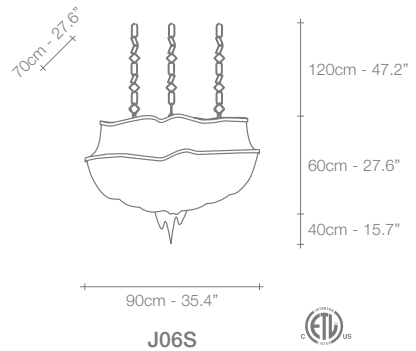

NICKEL

BLACK NICKEL

GOLD

BRONZE

	A13S	A14S	A15S	A16S	A17S	A18S	J01S	J03A	J04A	J06S
230V HALOGEN ES E14	6X42W (=6x60W)	8X42W (=8x60W)	8X42W (=8x60W)	10X42W (=10x60W)	10X42W (=10x60W)	8X42W (=8x60W)	8X42W (=8x60W)	4X28W (=4x40W)	2X42W (=2x60W)	8X42W (=8x60W)
120V FLAME CA 10 E12	6X60W	8X60W	8X60W	10X60W	10X60W	8X60W	8X60W	4X40W	2X60W	8X60W