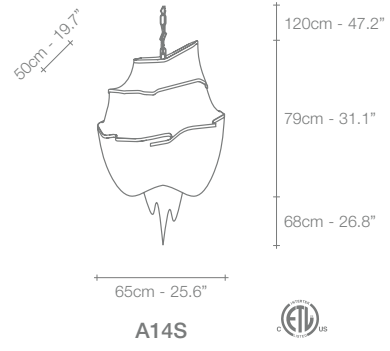

NICKEL

BLACK NICKEL

GOLD

BRONZE

	A13S	A14S	A15S	A16S	A17S	A18S	J01S	J03A	J04A	J06S
230V HALOGEN ES E14	6X42W (=6x60W)	8X42W (=8x60W)	8X42W (=8x60W)	10X42W (=10x60W)	10X42W (=10x60W)	8X42W (=8x60W)	8X42W (=8x60W)	4X28W (=4x40W)	2X42W (=2x60W)	8X42W (=8x60W)
120V FLAME CA 10 E12	6X60W	8X60W	8X60W	10X60W	10X60W	8X60W	8X60W	4X40W	2X60W	8X60W