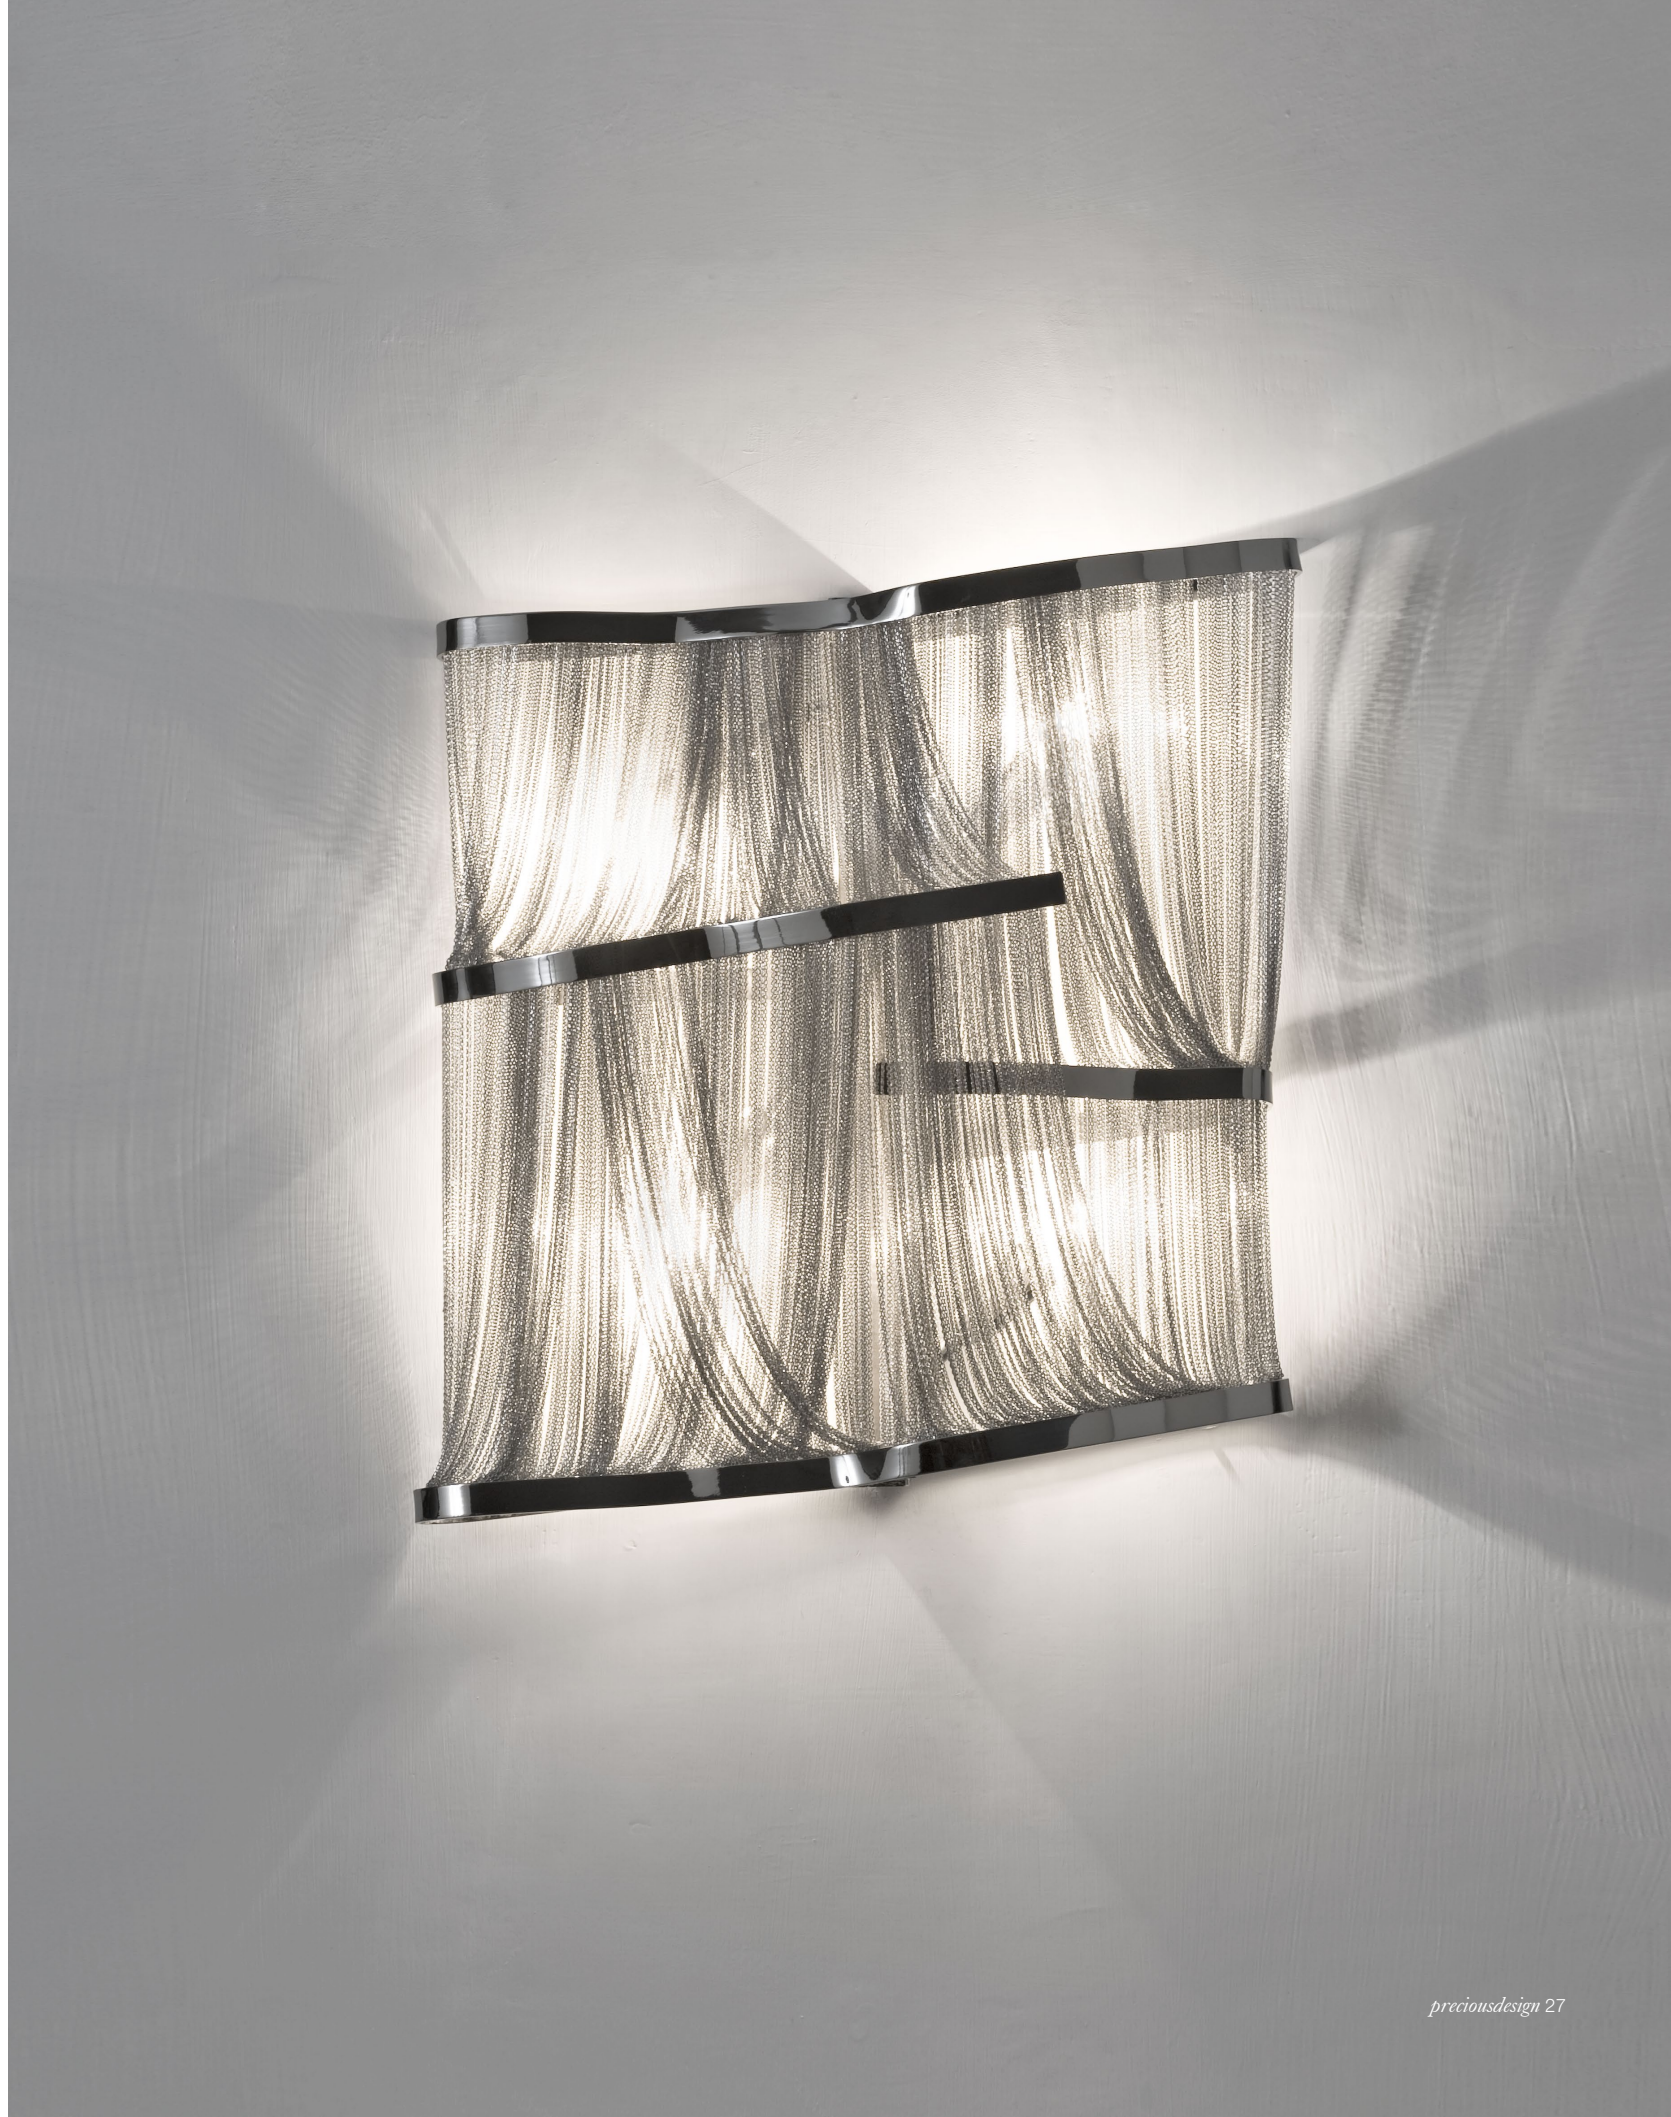

# Atlantis, a Precious *Wave.*

Seemingly alive, Atlantis shimmering light creates a vibrant source of energy. Its mesmerizing, organic effect is created by hundreds of illuminated lengths of draped, nickel chain. Like water in the ocean, Atlantis chains appear liquid, cascading over its gloss nickel bands and falling down towards the abyss before turning back into itself. Atlantis is composed of almost three miles of chain, meticulously hand-crafted by master Italian artisans. Design Barlas Baylar.

NICKEL

BLACK NICKEL

GOLD

BRONZE

	A13S	A14S	A15S	A16S	A17S	A18S	J01S	J03A	J04A	J06S
230V HALOGEN ES E14	6X42W (=6x60W)	8X42W (=8x60W)	8X42W (=8x60W)	10X42W (=10x60W)	10X42W (=10x60W)	8X42W (=8x60W)	8X42W (=8x60W)	4X28W (=4x40W)	2X42W (=2x60W)	8X42W (=8x60W)
120V FLAME CA 10 E12	6X60W	8X60W	8X60W	10X60W	10X60W	8X60W	8X60W	4X40W	2X60W	8X60W