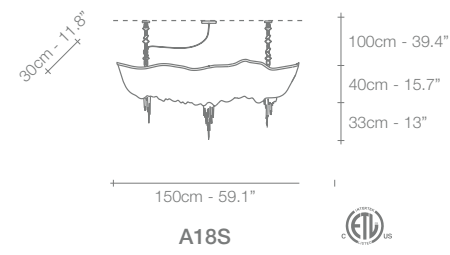

NICKEL

BLACK NICKEL

GOLD

BRONZE

	A13S	A14S	A15S	A16S	A17S	A18S	J01S	J03A	J04A	J06S
230V HALOGEN ES E14	6X42W (=6x60W)	8X42W (=8x60W)	8X42W (=8x60W)	10X42W (=10x60W)	10X42W (=10x60W)	8X42W (=8x60W)	8X42W (=8x60W)	4X28W (=4x40W)	2X42W (=2x60W)	8X42W (=8x60W)
120V FLAME CA 10 E12	6X60W	8X60W	8X60W	10X60W	10X60W	8X60W	8X60W	4X40W	2X60W	8X60W