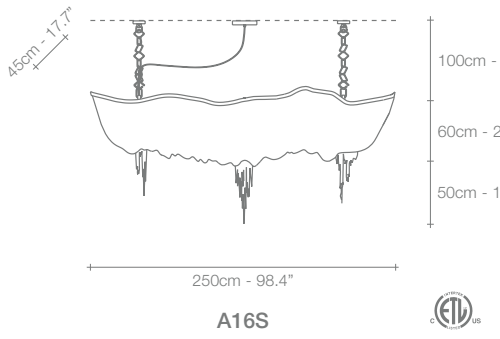

NICKEL

BLACK NICKEL

GOLD

BRONZE

	A13S	A14S	A15S	A16S	A17S	A18S	J01S	J03A	J04A	J06S
230V HALOGEN ES E14	6X42W (=6x60W)	8X42W (=8x60W)	8X42W (=8x60W)	10X42W (=10x60W)	10X42W (=10x60W)	8X42W (=8x60W)	8X42W (=8x60W)	4X28W (=4x40W)	2X42W (=2x60W)	8X42W (=8x60W)
120V FLAME CA 10 E12	6X60W	8X60W	8X60W	10X60W	10X60W	8X60W	8X60W	4X40W	2X60W	8X60W