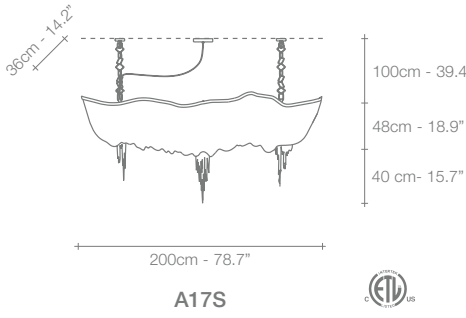

NICKEL

BLACK NICKEL

GOLD

BRONZE

	A13S	A14S	A15S	A16S	A17S	A18S	J01S	J03A	J04A	J06S
230V HALOGEN ES E14	6X42W (=6x60W)	8X42W (=8x60W)	8X42W (=8x60W)	10X42W (=10x60W)	10X42W (=10x60W)	8X42W (=8x60W)	8X42W (=8x60W)	4X28W (=4x40W)	2X42W (=2x60W)	8X42W (=8x60W)
120V FLAME CA 10 E12	6X60W	8X60W	8X60W	10X60W	10X60W	8X60W	8X60W	4X40W	2X60W	8X60W