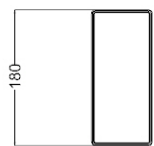

# OH FRAME SPECCHIO

DISEGNO TULCZINSKY

mc kg

Specchio in vetro extrachiaro sp. 5mm. Cornice sagomata in legno verniciato finitura satinata: ottone (104M), ottone dark (105M), titanium (101M), titanium dark (102M).

Mirror in extra clear 5mm thick glass. Frame in shaped rounded wood in satin finish: brass (104M), dark brass (105M), titanium (101M), dark titanium (102M).

Spiegel aus extraklarem Glas 5mm st. mit abgerundetem Holzrahmen, Ausführung satiniert: Messing (104M), dark Messing (105M), Titanium (101M), dark Titanium (102M).

Miroir en verre extra clair ép. 5mm. Cadre en bois profilé arrondi en finition satiné: laiton (104M), laiton dark (105M), titanium (101M), titanium dark (102M).

MISURE STANDARD/STANDARD SIZE/STANDARDGRÖSSEN/MESURES STANDARDS

Tondo / Round / Rund / Rond  
Ø 90

Sagomato a goccia / drop-shape / Tropfenform / forme de goutte  
140 x 160 h

Rettangolare / Rectangular / Rechteckig / Rectangulaire  
80 x 180

200 x 120

OPTIONAL/OPTIONAL/OPTIONAL/EN OPTION