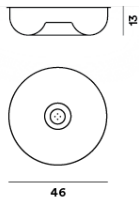

Circus, soffitto

technical details

FOSCARINI

A soft shape made from blown glass appears fixed with a satin-finish metal button positioned in relation to the central hole. This is the distinguishing mark of Circus. The name evokes the lamp's circular outline; a shape that is always current, so much so that it has been a part of the collection since 1994. Available as a wall or ceiling lamp, Circus decorates with a simple, balanced character, underlined by the intense glow that filters from the white diffuser. The glossy surface enriches the basic shape of the lamp through an illusion of elegant reflections. The lamp is available in two sizes.

Circus grande

SCHEMATIC & LIGHT EMISSION

MATERIAL

Blown glass, nickelplated or coated metal

COLORS

LIGHT SOURCE

LED retrofit, Fluo 4x 12W E27