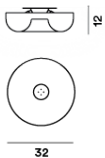

Circus piccola

SCHEMATIC & LIGHT EMISSION

MATERIAL

Blown glass, nickelplated or coated metal

COLORS

LIGHT SOURCE

LED retrofit, Fluo 4x 8W E14