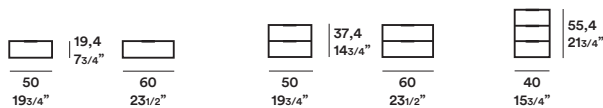

Dimensioni / Dimensions

Comodini / Night Stand