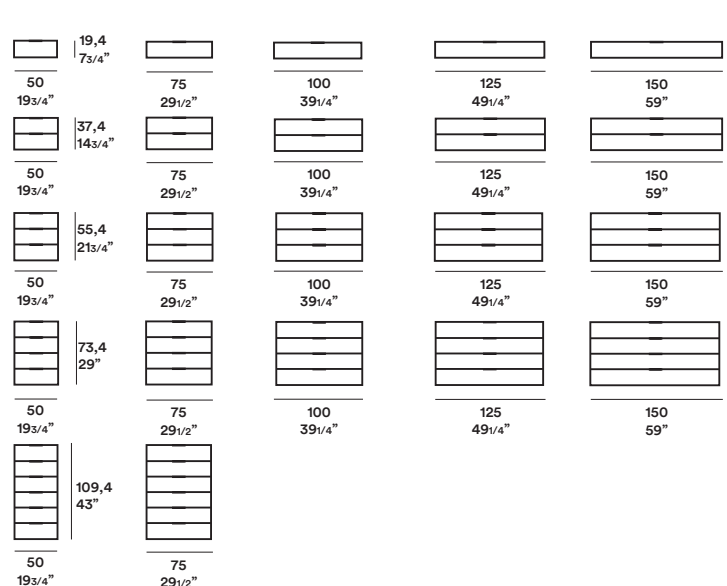

Stage / Mario Mazzer

Gruppi / Night Stand

2000

Contenitori in appoggio su panca oppure con piedini per appoggio a terra o collocabili a sospensione (2 cassetti). Top superiori, panche a terra con piedini regolabili, mensole. Finiture: noce canaletto, rovere therm, laccato opaco e lucido.

Storage units on the bench, with 1-2,5-3 cm legs or hanging (2 drawers unit). Upper top, Floor benches with adjustable feet, shelves. Finishes: walnut, therm oak, matt and high gloss lacquered.

Dimensioni / Dimensions

Comodini / Night Stand

Contenitori / Drawer unit

Top - Panche / Top - Benches

top sp. 1,2-top thk. 2/4"

top sp. 1,2-top thk.2/4"

40-50-60 P 45
15 3/4"-19 3/4"-23 1/2" D 17 3/4"

da 50 a 200 P 50
from 19 3/4" to 78 3/4" D.19 3/4"

top sp. 7-top D. 2 3/4"

top sp. 7-top thk. 2 3/4"

40-50-60 P 45
15 3/4"-19 3/4"-23 1/2" D 17 3/4"

da 50 a 300 P 50
from 19 3/4" to 118" D.19 3/4"

panche sp. 7 - benches thk. 2 3/4"

da 50 a 300
from 19 3/4" to 118"