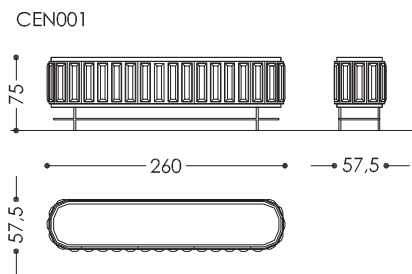

02

Century buffet

-

Madia in legno. Disponibile laccata in colori RAL o rivestita in tessuto o pelle. Inserti in metallo: effetto bronzo, oro, cromo, verniciato in colori RAL.

Sideboard in wood. Available in lacquered RAL colors or covered in fabric or leather.
Metal parts finishes: brass effect, gold, chrome, painted in RAL colors.