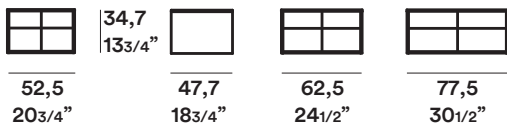

Plan / Sergio Brioschi

Gruppi/ Night Stand

2009

Contenitori. Finiture: rovere therm, noce canaletto, laccato opaco e lucido.

Drawers units. Finish: therm oak, walnut, matt and gloss lacquer.

Dimensioni / Dimensions