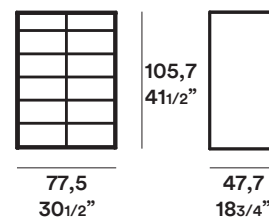

Plan / Sergio Brioschi

Gruppi/ Night Stand

2009

Contenitori. Finiture: rovere therm, noce canaletto, laccato opaco e lucido.

Drawers units. Finish: therm oak, walnut, matt and gloss lacquer.

Dimensioni / Dimensions