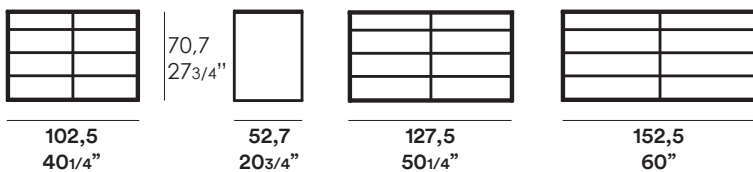

Plan / Sergio Brioschi

Gruppi/ Night Stand

2009

Contenitori. Finiture: rovere therm, noce canaletto, laccato opaco e lucido.

Drawers units. Finish: therm oak, walnut, matt and gloss lacquer.

Dimensioni / Dimensions