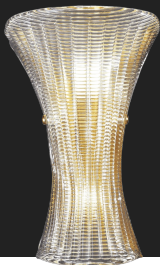

6 67/APM

6 67

Wall lamp in topaz diamond-cut glass with gold details. Available in different colours. Opera Classic Collection.

DESIGNER

Roberta Vitadello