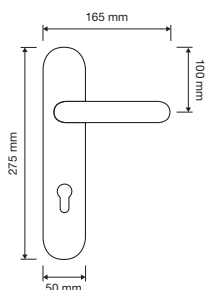

made in Italy | patented design

Cromo lucido
 polished chrome
 CR

Cromo satinato
 satin chrome
 CS

Oro zecchino
 gold plated
 OZ

modelli / models

700 RB 023

700 RB 025

700 PL