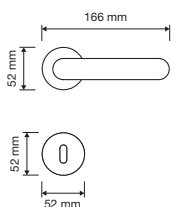

made in Italy | patented design

Cromo lucido
 polished chrome
 CR

Cromo satinato
 satin chrome
 CS

Oro zecchino
 gold plated
 OZ

modelli / models

700 RB 023

700 RB 025

700 PL