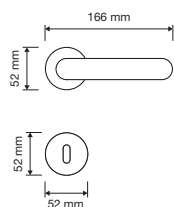

made in Italy | patented design

Cromo lucido
 polished chrome
 CR

Cromo satinato
 satin chrome
 CS

Oro zecchino
 gold plated
 OZ

modelli / models

700 RB 023

700 RB 025

700 PL