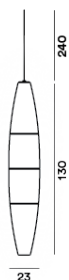

Havana Sospensione, outdoor

technical details

FOSCARINI

The young, light-weight appearance recalling the shape of a cigar, which ironically gives it its name, the soft light that it emits and the ease with which it blends in with the most varied contexts, have made it the great success that it is today, so much so that it is also part of the permanent collection on exhibit at the New York MoMA. The outdoor version of Havana consists of a single polyethylene body with signs that recall its division into four segments, a division which distinguishes the design of the indoor version of Havana. The outdoor Havana is available as a suspension or floor lamp in two different heights.

Havana Sospensione

SCHEMATIC & LIGHT EMISSION

MATERIAL

Rotational moulded polyethylene and
varnished metal

COLORS

LIGHT SOURCE

LED retrofit, Fluo 1x 15W E27

CERTIFICATIONS

CE □ ENEC IP 44 IP 65

ENERGY EFFICIENCY

A+, A