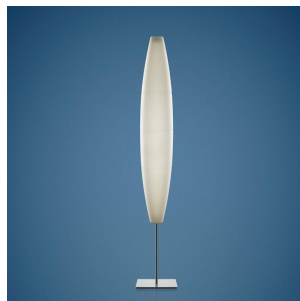

Havana Sospensione, outdoor

by Jozeph Forakis

FOSCARINI

DESCRIPTION

Suspension lamp with diffused light. Diffuser consisting of a single rotational moulded polyethylene part with direct coupling for assembly onto the support. Diffuser support made of polyester powder coated zamak. Electrical cable covered in neoprene for outdoor use, mounting disk for j-box is included.

MATERIALS

Rotational moulded polyethylene and varnished metal

COLORS

White

Havana Sospensione, outdoor

technical details

FOSCARINI

The young, light-weight appearance recalling the shape of a cigar, which ironically gives it its name, the soft light that it emits and the ease with which it blends in with the most varied contexts, have made it the great success that it is today, so much so that it is also part of the permanent collection on exhibit at the New York MoMA. The outdoor version of Havana consists of a single polyethylene body with signs that recall its division into four segments, a division which distinguishes the design of the indoor version of Havana. The outdoor Havana is available as a suspension or floor lamp in two different heights.

Havana Sospensione

SCHEMATIC & LIGHT EMISSION

MATERIAL

Rotational moulded polyethylene and
varnished metal

COLORS

LIGHT SOURCE

LED retrofit, Fluo 1x 15W E27

CERTIFICATIONS

Havana Sospensione, outdoor

family

FOSCARINI

Havana

Havana

Havana Terra

Havana