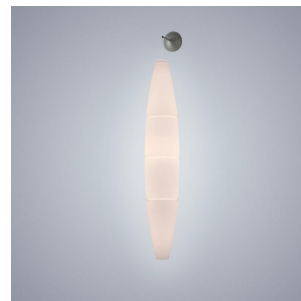

Havana Sospensione, outdoor

by Jozeph Forakis

FOSCARINI

DESCRIPTION

Suspension lamp with diffused light. Diffuser consisting of a single rotational moulded polyethylene part with direct coupling for assembly onto the support. Diffuser support made of polyester powder coated zamak. Electrical cable covered in neoprene for outdoor use, mounting disk for j-box is included.

MATERIALS

Rotational moulded polyethylene and varnished metal

COLORS

White

Havana Sospensione, outdoor

technical details

FOSCARINI

The young, light-weight appearance recalling the shape of a cigar, which ironically gives it its name, the soft light that it emits and the ease with which it blends in with the most varied contexts, have made it the great success that it is today, so much so that it is also part of the permanent collection on exhibit at the New York MoMA. The outdoor version of Havana consists of a single polyethylene body with signs that recall its division into four segments, a division which distinguishes the design of the indoor version of Havana. The outdoor Havana is available as a suspension or floor lamp in two different heights.

Havana Sospensione

SCHEMATIC & LIGHT EMISSION

MATERIAL

Rotational moulded polyethylene and
varnished metal

COLORS

LIGHT SOURCE

LED retrofit, Fluo 1x 15W E27

CERTIFICATIONS

Havana Sospensione, outdoor

family

FOSCARINI

Havana

Havana

Havana Terra

Havana