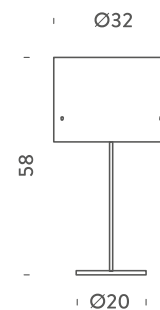

E27 FLUO/LED/HALO STANDARD

LAMPING

Source	E27 A60
Total power	100W
Emission	diffused
Tension	230V
Materials	steel + glass
Notes	switch on cable, cable lenght 1,5m

Codes

DOM ESW 13

Structure/Diffuser

satin structure/white glass

PACKAGE

Package 01 33x33x11 cm / Gross weight: 0.8 Kg

Package 02 23x23x46 cm / Gross weight: 3 Kg

Certificazioni

MINOR E14 FLUO/LED/HALO STANDARD

LAMPING

Source	E14 P45
Total power	60W
Emission	diffused
Tension	230V
Ip class	20
Materials	steel + glass
Notes	switch on cable, cable length 1,5m

Codes

DON ESW 11

Structure/Diffuser

satin structure /white glass

PACKAGE

Package 01 18x18x32 cm / Gross weight: 1.7 Kg

Package 02 31x31x27 cm / Gross weight: 1.9 Kg

Certificazioni