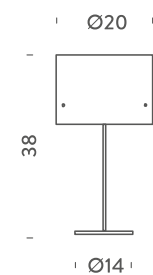

E27 FLUO/LED/HALO STANDARD

LAMPING

Source	E27 A60
Total power	100W
Emission	diffused
Tension	230V
Materials	steel + glass
Notes	switch on cable, cable lenght 1,5m

Codes

DOM ESW 13

Structure/Diffuser

satin structure/white glass

PACKAGE

Package 01 33x33x11 cm / Gross weight: 0.8 Kg

Package 02 23x23x46 cm / Gross weight: 3 Kg

Certificazioni

MINOR E14 FLUO/LED/HALO STANDARD

LAMPING

Source	E14 P45
Total power	60W
Emission	diffused
Tension	230V
Ip class	20
Materials	steel + glass
Notes	switch on cable, cable length 1,5m

Codes

DON ESW 11

Structure/Diffuser

satin structure /white glass

PACKAGE

Package 01 18x18x32 cm / Gross weight: 1.7 Kg

Package 02 31x31x27 cm / Gross weight: 1.9 Kg

Certificazioni