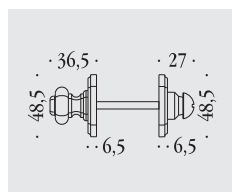

Nottolini
Privacy snibs

Antologhia)

nottolini toilet roses

materiale: ottone
material: brass

Accademia

KAC19 BZG 6B

Bellagio, Busiri

KBU19 BZG 6B