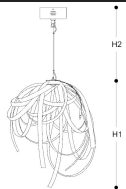

2310/S

FAN

Pendant in coloured PVC and chrome metal finish. Available in different colours. Incanto Modern Collection.

DESIGNER

[Monica Graffeo](#)

[Stefano Traverso](#)

[Roberta Vitadello](#)

DIMENSIONS

Diameter : 70 cm

Height 1: 85 cm

Height 2: 100 cm

TYPE

Mounting: Pendant

Environment: Indoor

METAL

Chrome

AVAILABLE IN

Shiny Gold

LIGHT SOURCES AVAILABLE

Eco Halogen: 8x14w - G4

Energy saving: -

Led: -

ELECTRIC INFO

Dimmable: Yes

Driver:

Tension: 230V

Energy class: C → E

PLASTIC

White

DISPONIBILE ANCHE IN

Gold Glitter

Fuchsia

Petrol Grey

Red

Violet

Green

CERTIFICATIONS

MATERIALS

Metal, PVC